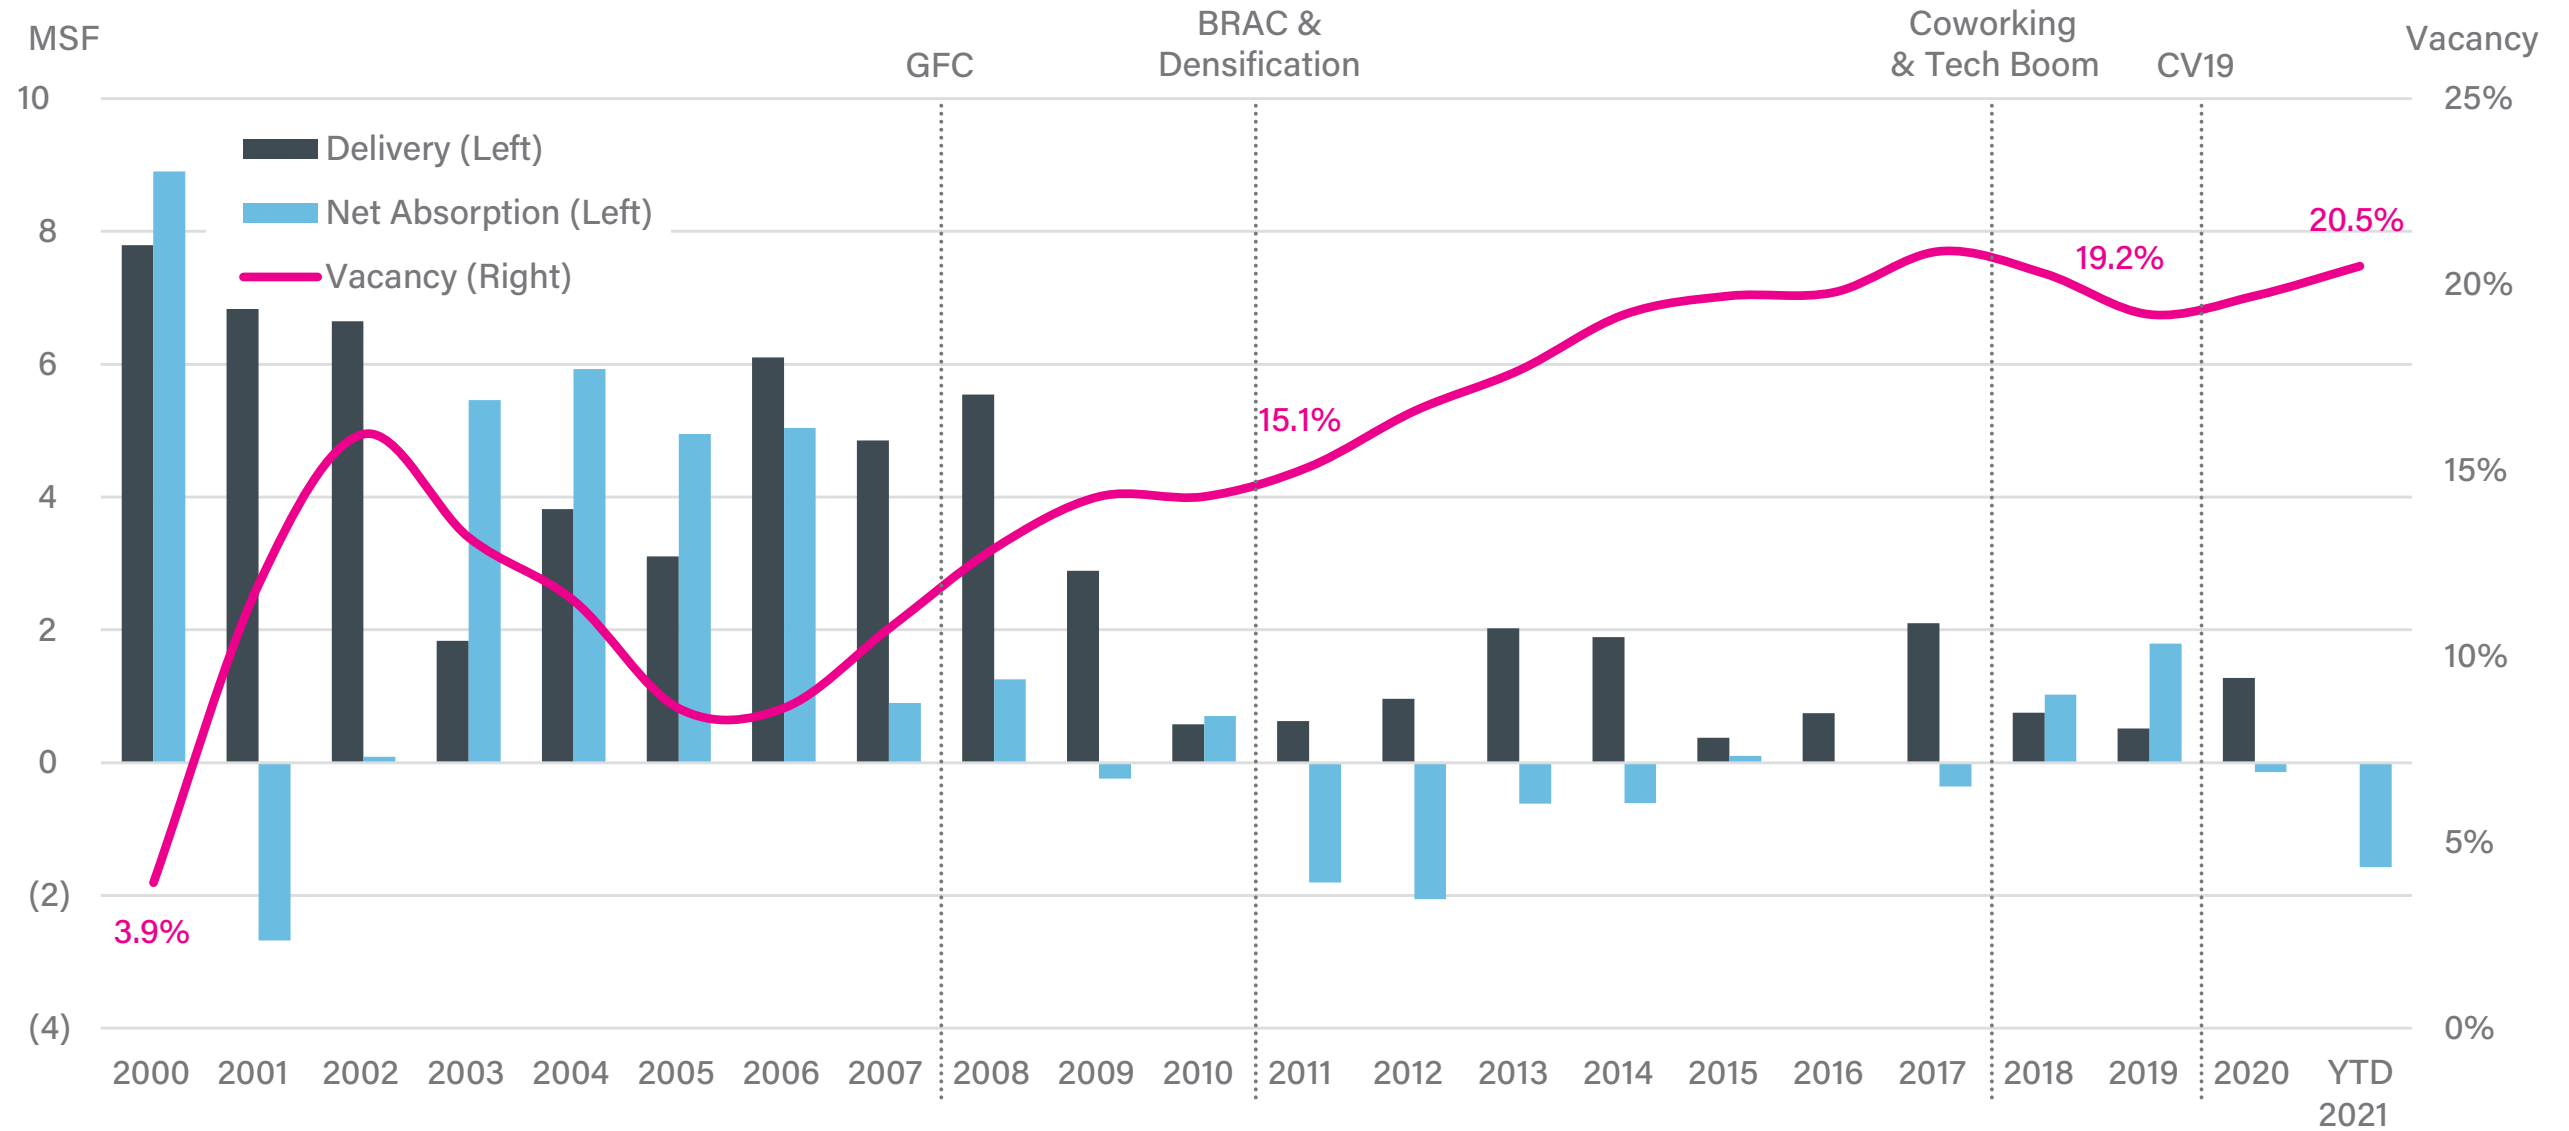

Historical Perspective