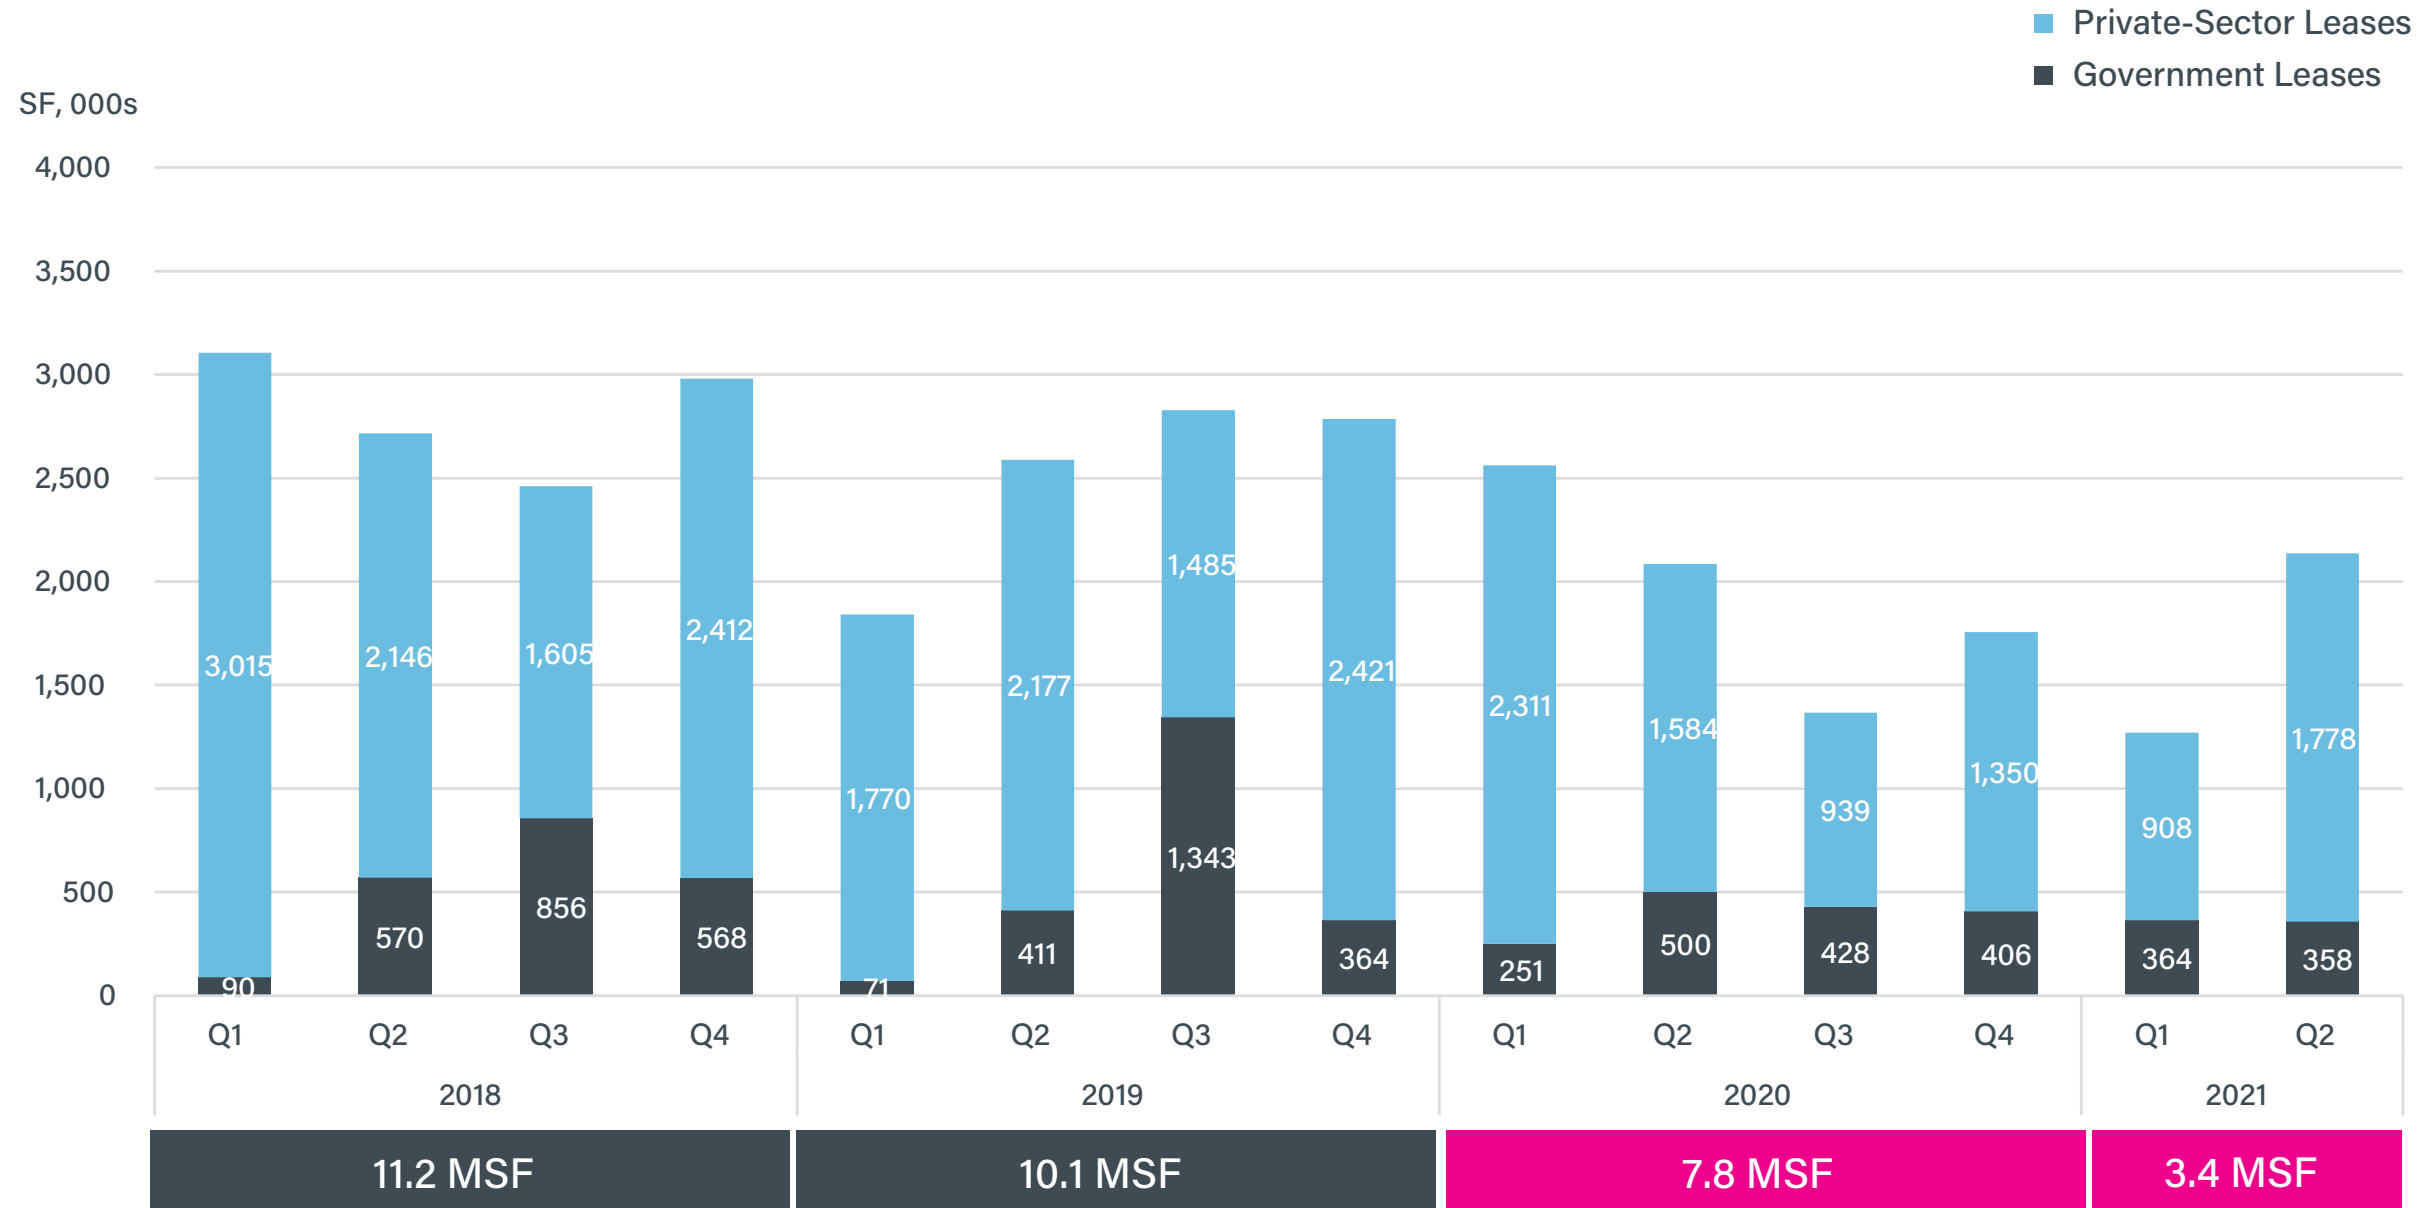

Market Supply & Vacancy Trend

Historical Perspective

Vacancy

Pullback in Sublease Additions

Northern Virginia Monthly Sublease Additions

Tough Across the Board

Q2 2021 Vacancy by Submarket

Vacancy Increase Since End of 2019 (by Percentage Points)

**Market Demand
& Concessions**

Pent-Up Demand Leading to Drastic Uptick in Touring Activity

Northern Virginia Office Touring Activity
(100%=Pre-Pandemic Monthly Average)

Virtual Tours

Private Sector Leasing Bounces Back

Higher Renewal Rates

Renewal Rate of Private Sector
Tenants over 10,000 SF

Small Tenant Inactivity

Leasing Activity(SF, 000s)

of transactions

Small Tenant Occupancy Changes

Increasing Concessions

**Comparing 2021 to 2019, including private-sector, direct leases.*