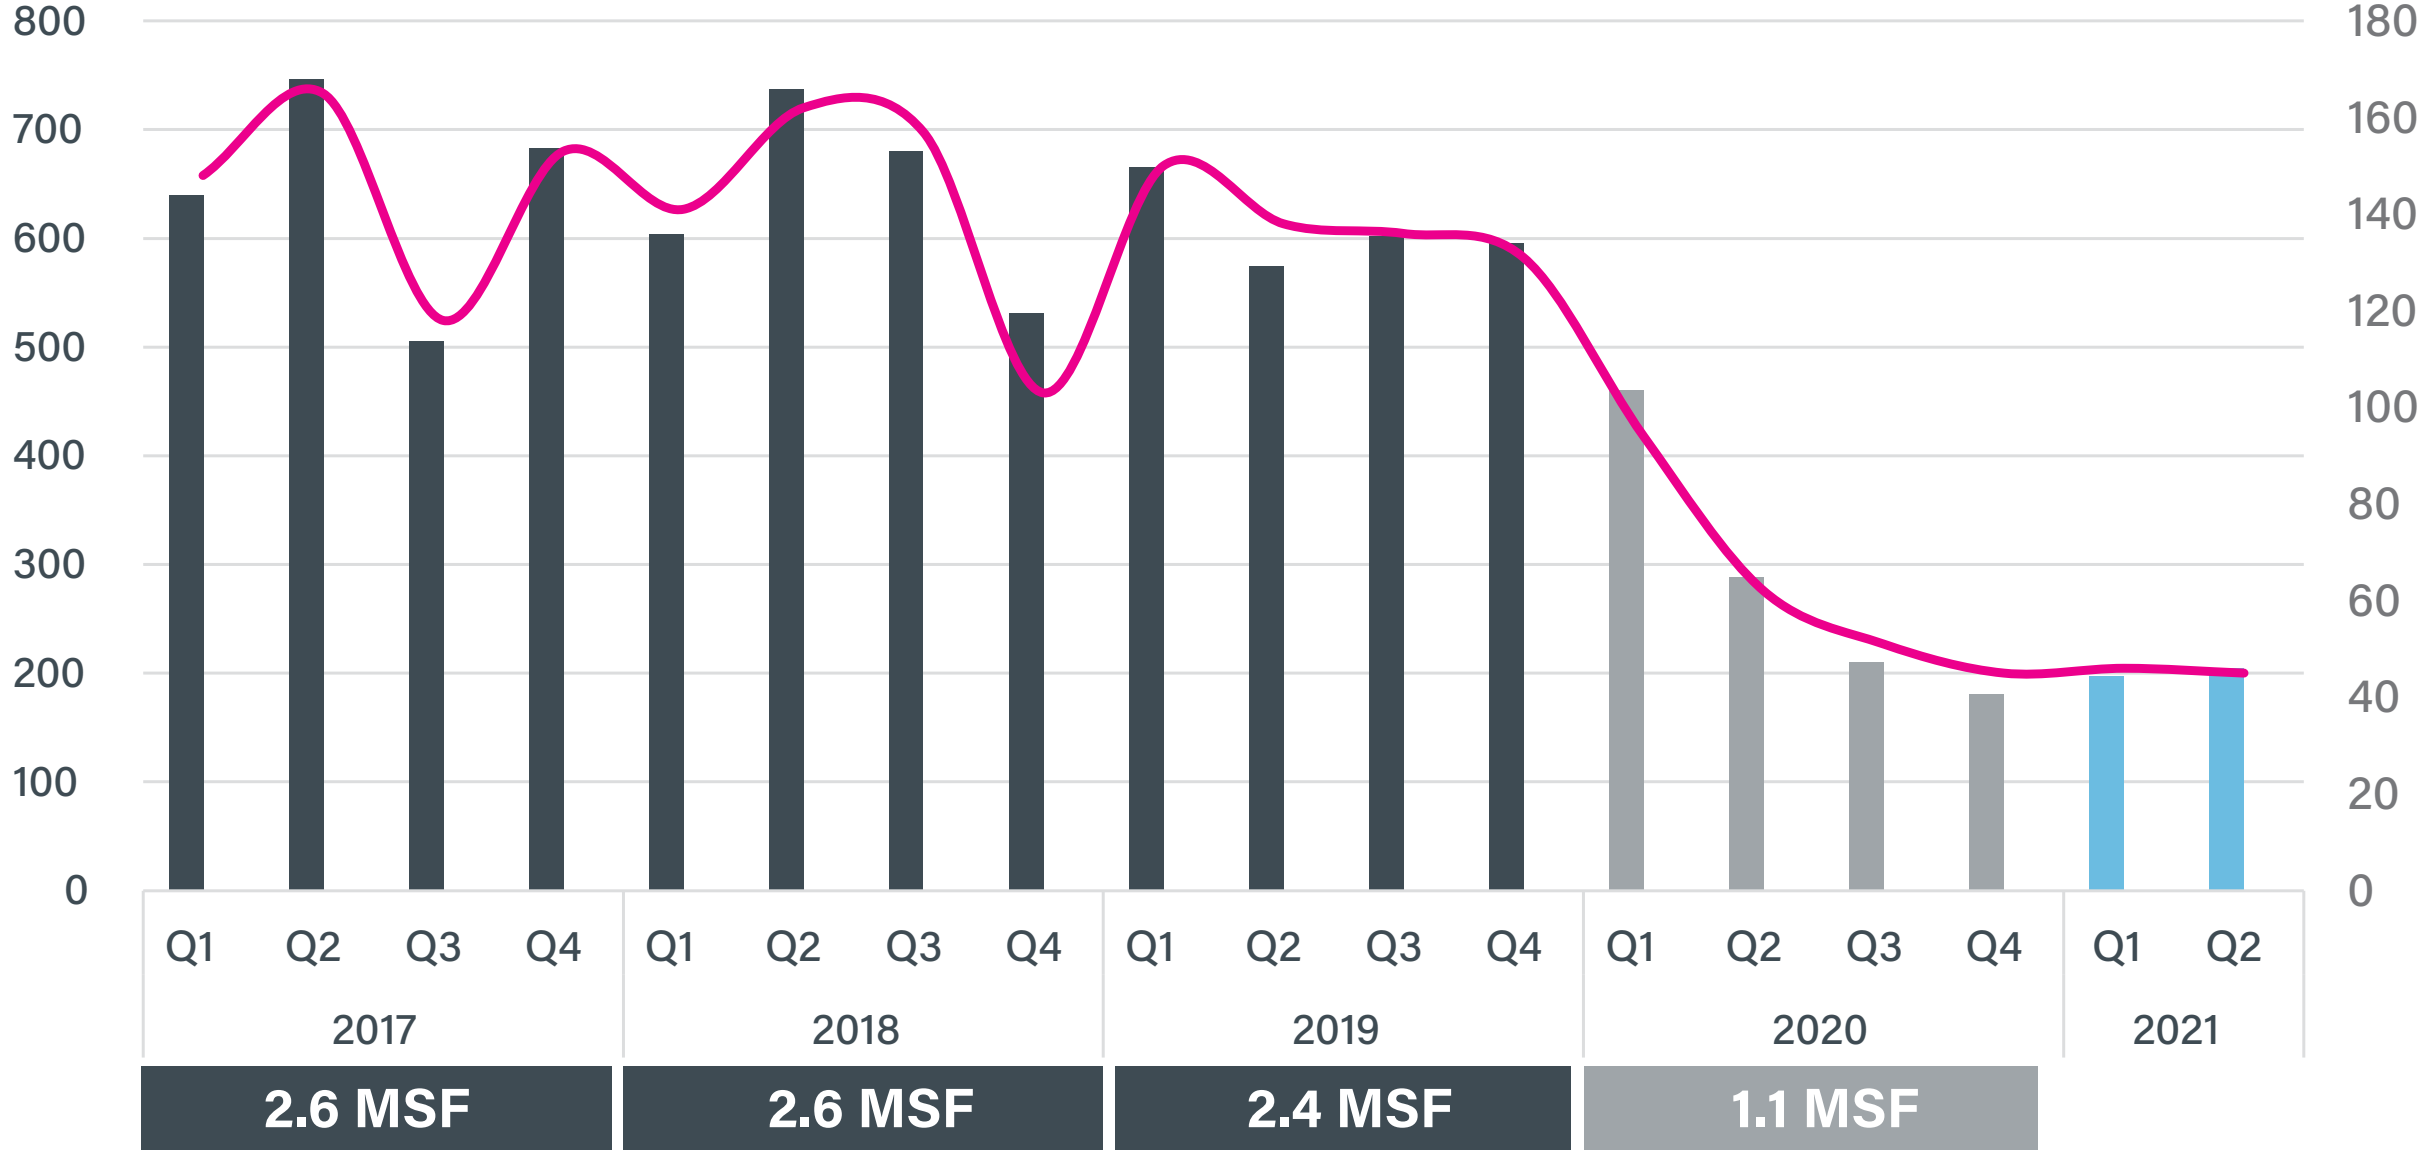

Higher Renewal Rates

Renewal Rate of Private Sector
Tenants over 10,000 SF

Small Tenant Inactivity

Leasing Activity(SF, 000s)

of transactions

Small Tenant Occupancy Changes

Increasing Concessions

**Comparing 2021 to 2019, including private-sector, direct leases.*