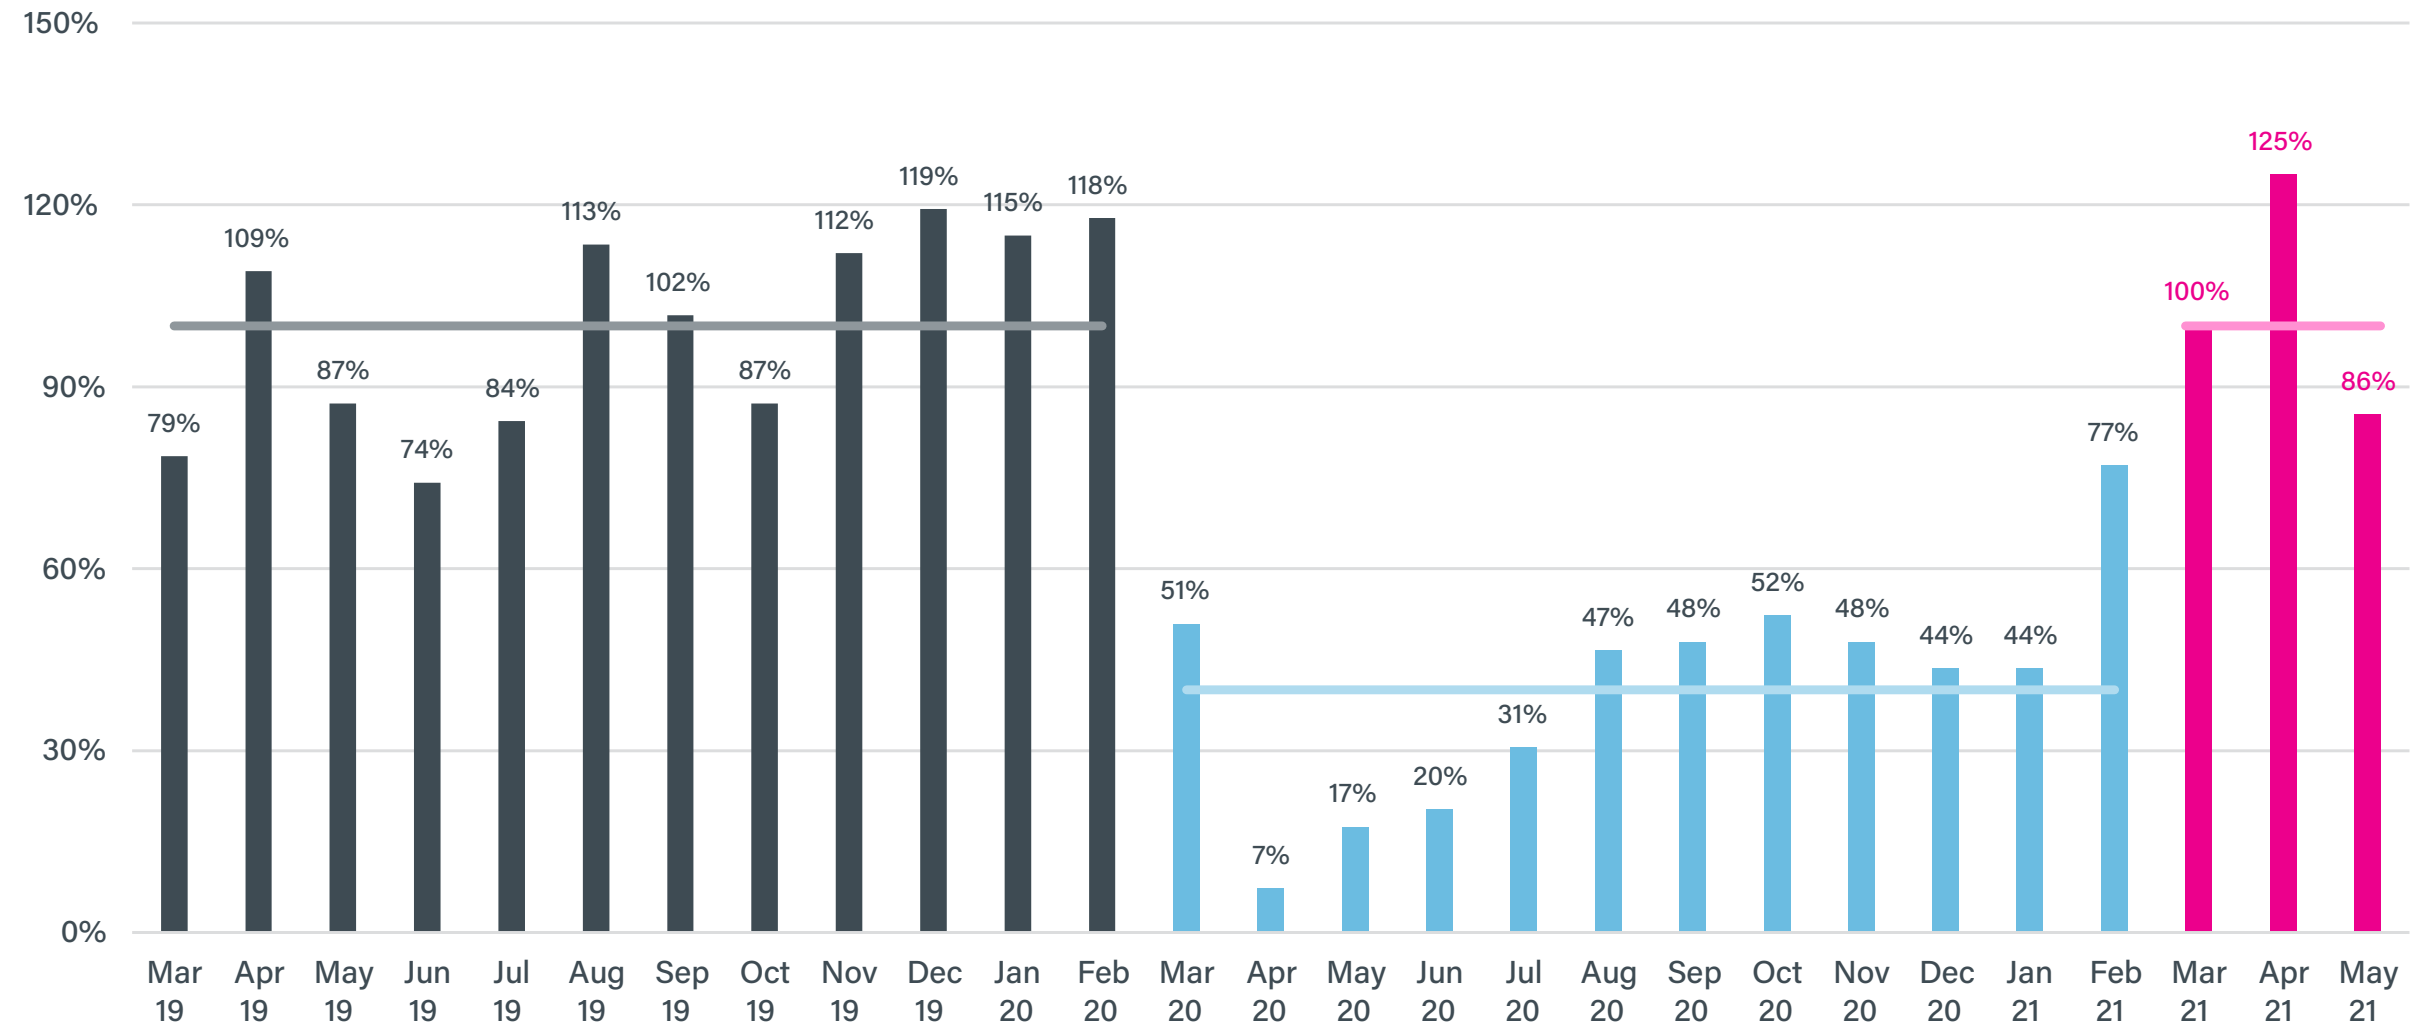

NAIOP

NOVA Mid-Year Market Forecast

A nighttime cityscape featuring a prominent transit station in the foreground with a sign that reads "Tysons Corner Sta". The station is illuminated and has a modern, angular design. In the background, several tall skyscrapers are visible, some with lights on. The sky is dark, and the overall scene is characterized by light trails from traffic, suggesting a busy urban environment.

Market Supply & Vacancy Trend

Historical Perspective

Vacancy

Pullback in Sublease Additions

Northern Virginia Monthly Sublease Additions

Tough Across the Board

Q2 2021 Vacancy by Submarket

Vacancy Increase Since End of 2019 (by Percentage Points)

**Market Demand
& Concessions**

Pent-Up Demand Leading to Drastic Uptick in Touring Activity

Northern Virginia Office Touring Activity
(100%=Pre-Pandemic Monthly Average)

Virtual Tours

Private Sector Leasing Bounces Back