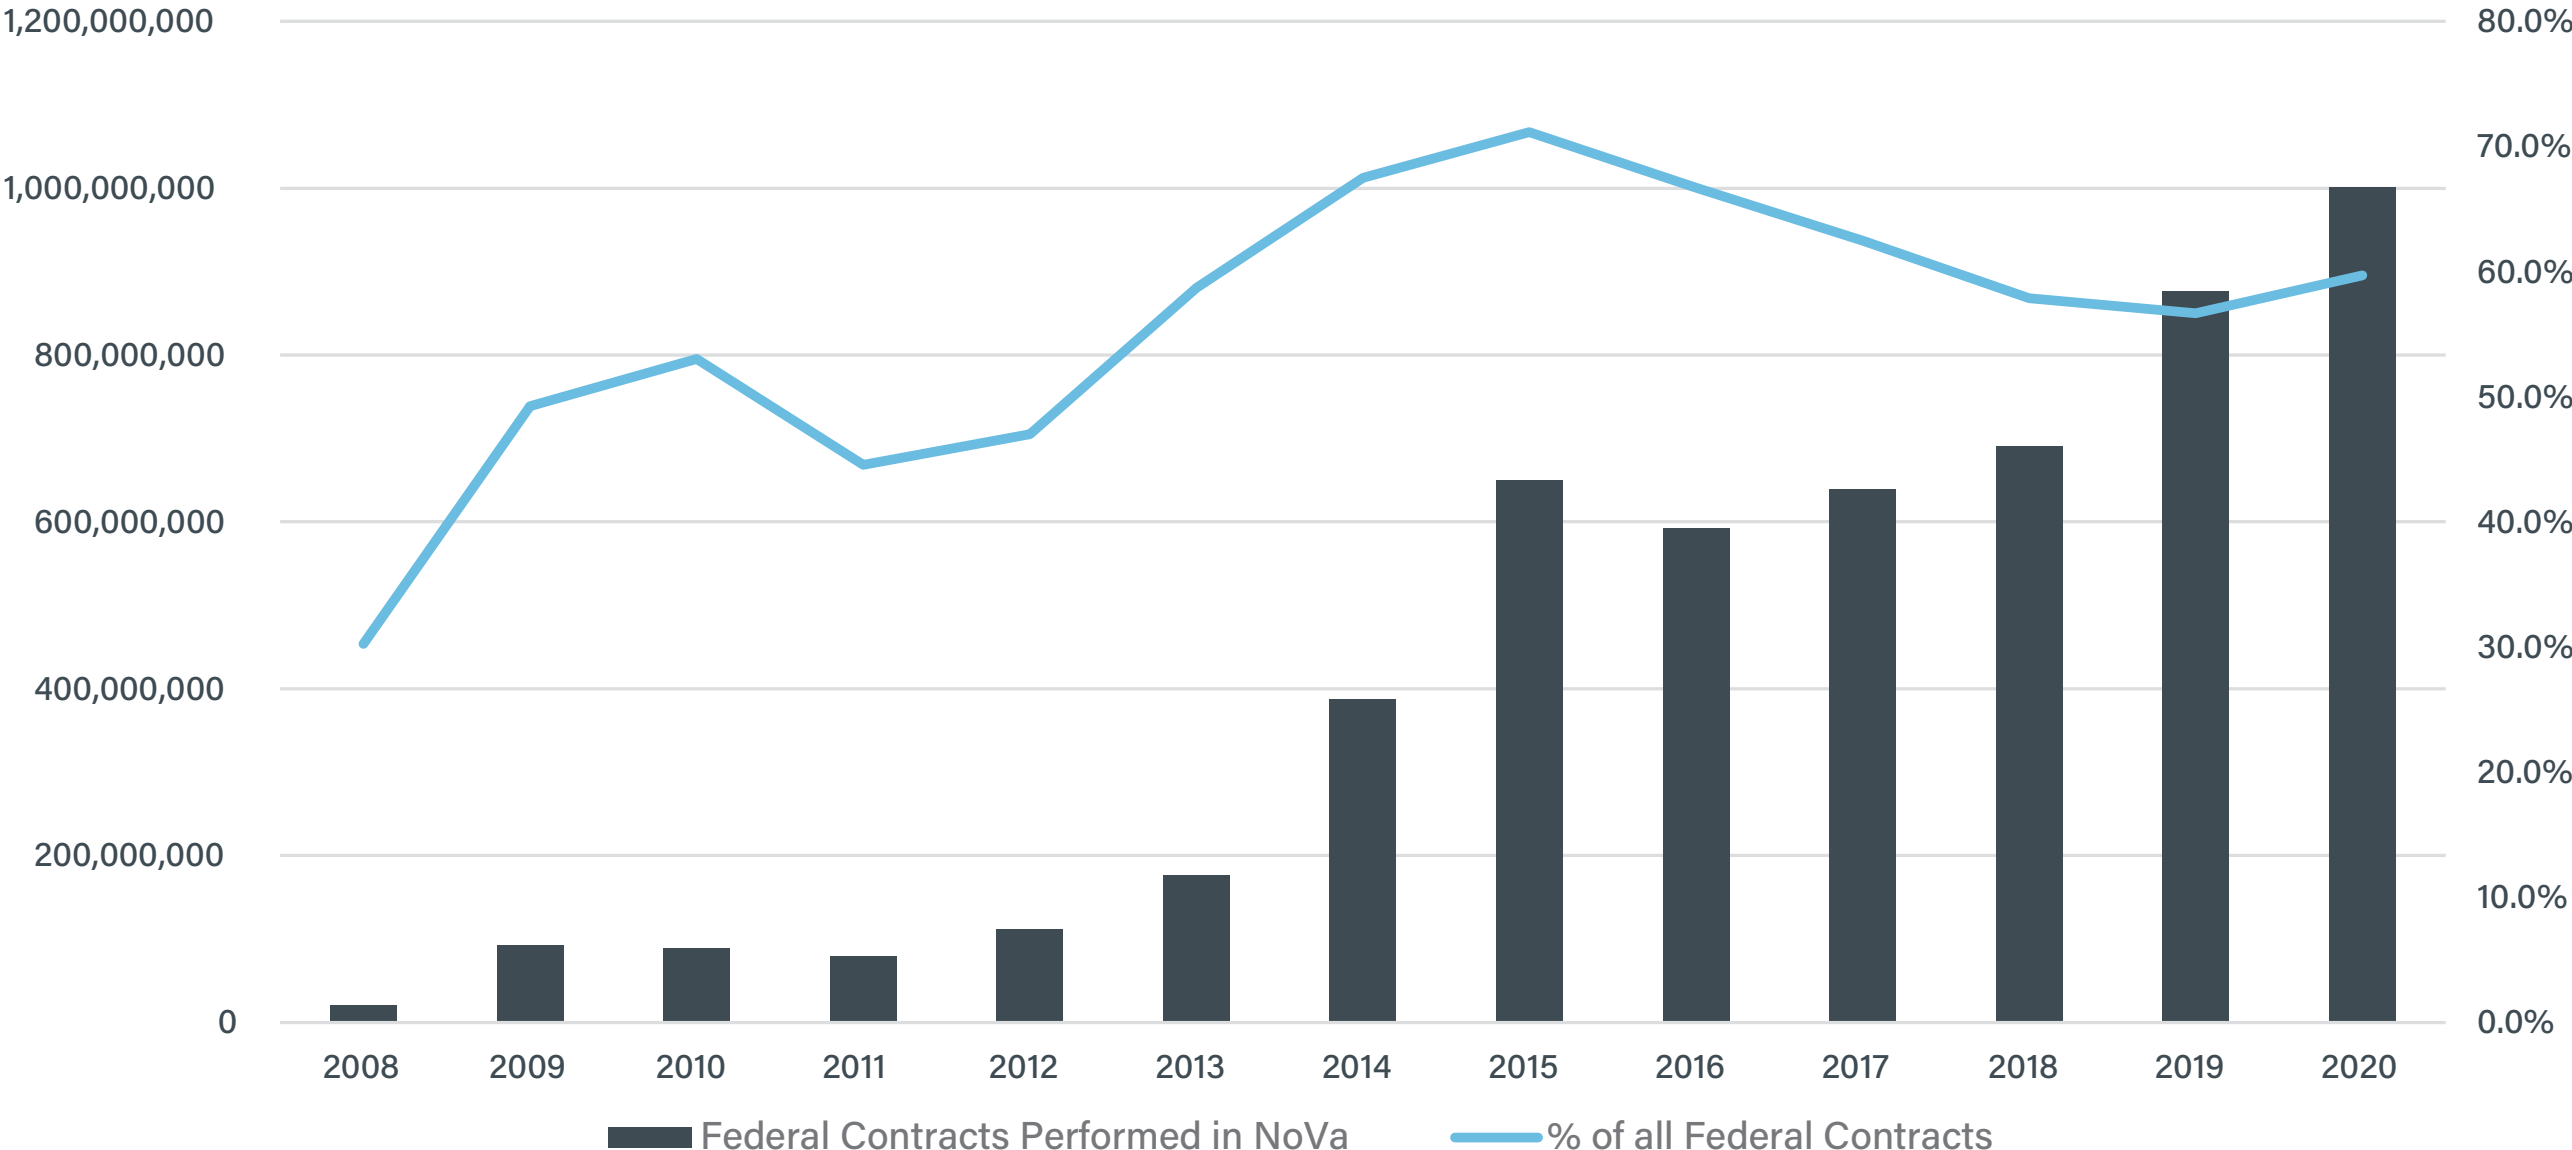

Higher Renewal Rates

Renewal Rate of Private Sector
Tenants over 10,000 SF

Small Tenant Inactivity

Leasing Activity(SF, 000s)

of transactions

Small Tenant Occupancy Changes

Increasing Concessions

**Comparing 2021 to 2019, including private-sector, direct leases.*

Government Spending: Federal Contracts

Government Spending: Cybersecurity Federal Contracting

A photograph of three men in business suits sitting at a table, engaged in a discussion. The man on the left is wearing glasses and has a beard, looking towards the man in the middle. The man in the middle is also wearing glasses and has a beard, looking down at a notebook he is writing in. The man on the right is looking towards the man in the middle. The image has a dark blue overlay.