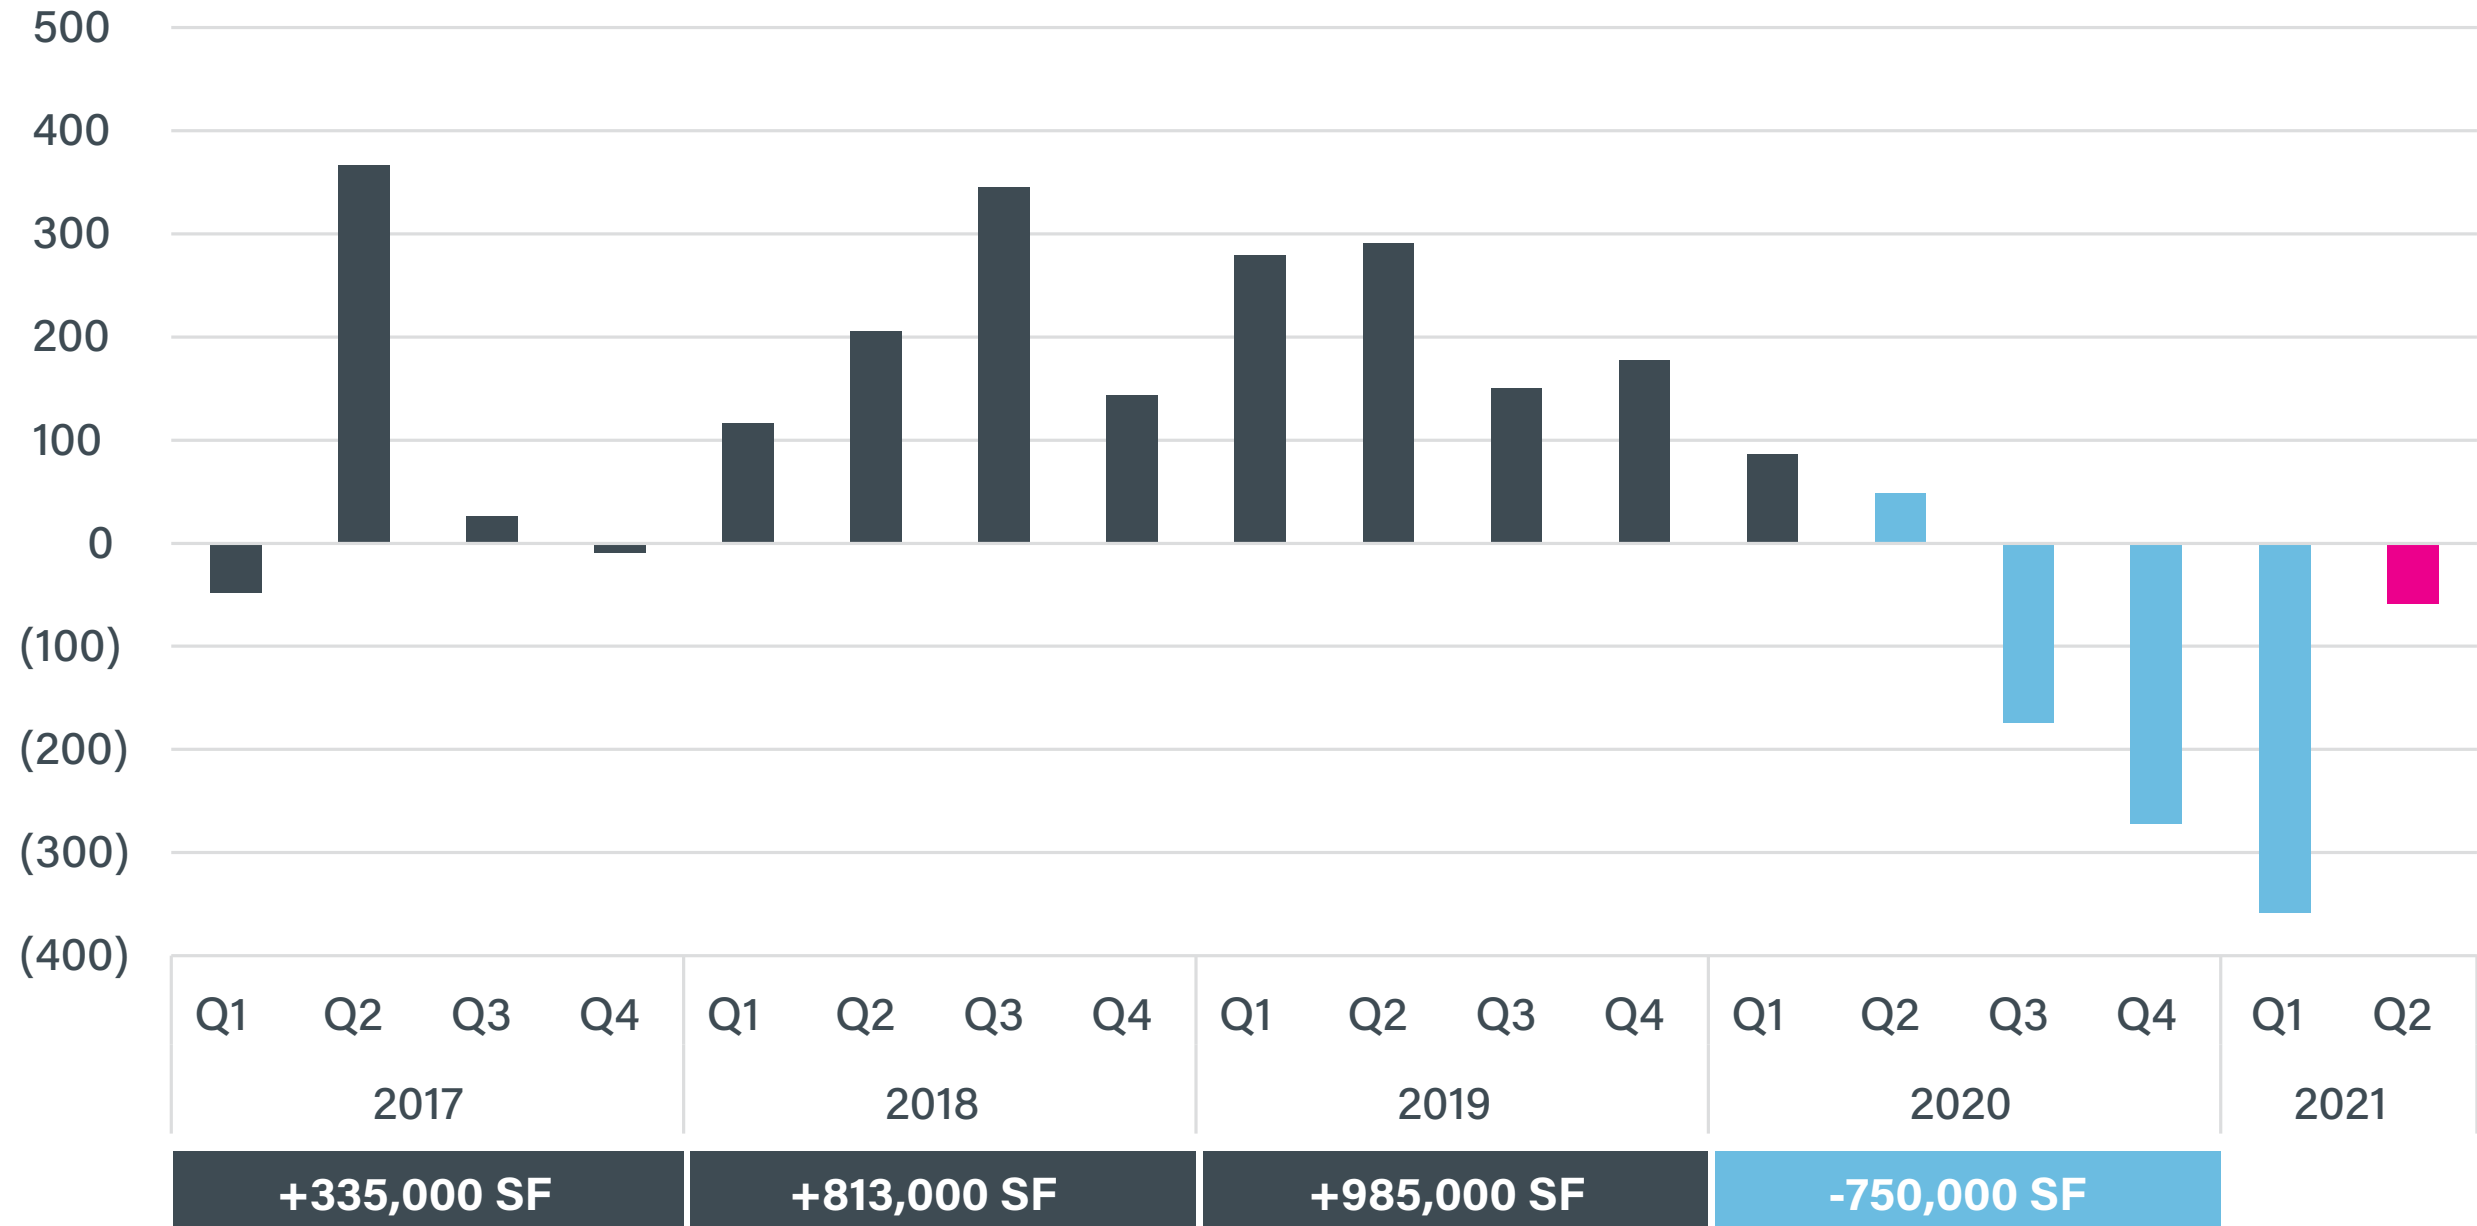

Higher Renewal Rates

Renewal Rate of Private Sector
Tenants over 10,000 SF

Small Tenant Inactivity

Leasing Activity(SF, 000s)

of transactions

Small Tenant Occupancy Changes

Increasing Concessions

**Comparing 2021 to 2019, including private-sector, direct leases.*