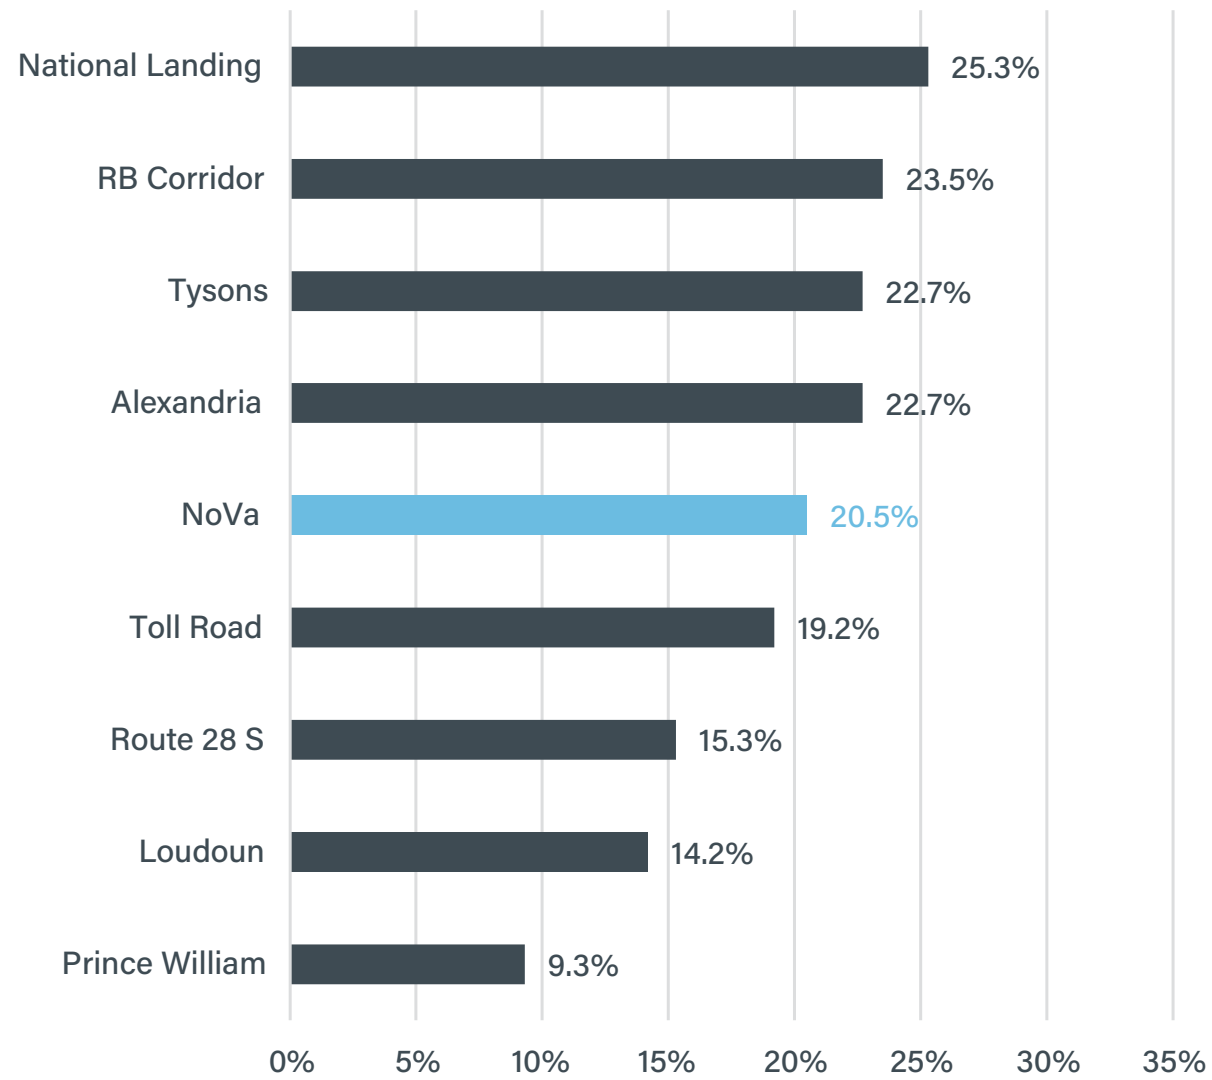

NAIOP

NOVA Mid-Year Market Forecast

A nighttime cityscape featuring a prominent transit station in the foreground with a sign that reads "Tysons Corner Sta". The station is illuminated and has a modern, angular design. In the background, several tall skyscrapers are visible, some with lights on. The sky is dark, and the overall scene is characterized by light trails from traffic, suggesting a busy urban environment.

Market Supply & Vacancy Trend

Historical Perspective

Vacancy

Pullback in Sublease Additions

Northern Virginia Monthly Sublease Additions

Tough Across the Board

Q2 2021 Vacancy by Submarket

Vacancy Increase Since End of 2019 (by Percentage Points)

**Market Demand
& Concessions**

Pent-Up Demand Leading to Drastic Uptick in Touring Activity

Northern Virginia Office Touring Activity
(100%=Pre-Pandemic Monthly Average)

Virtual Tours

Private Sector Leasing Bounces Back