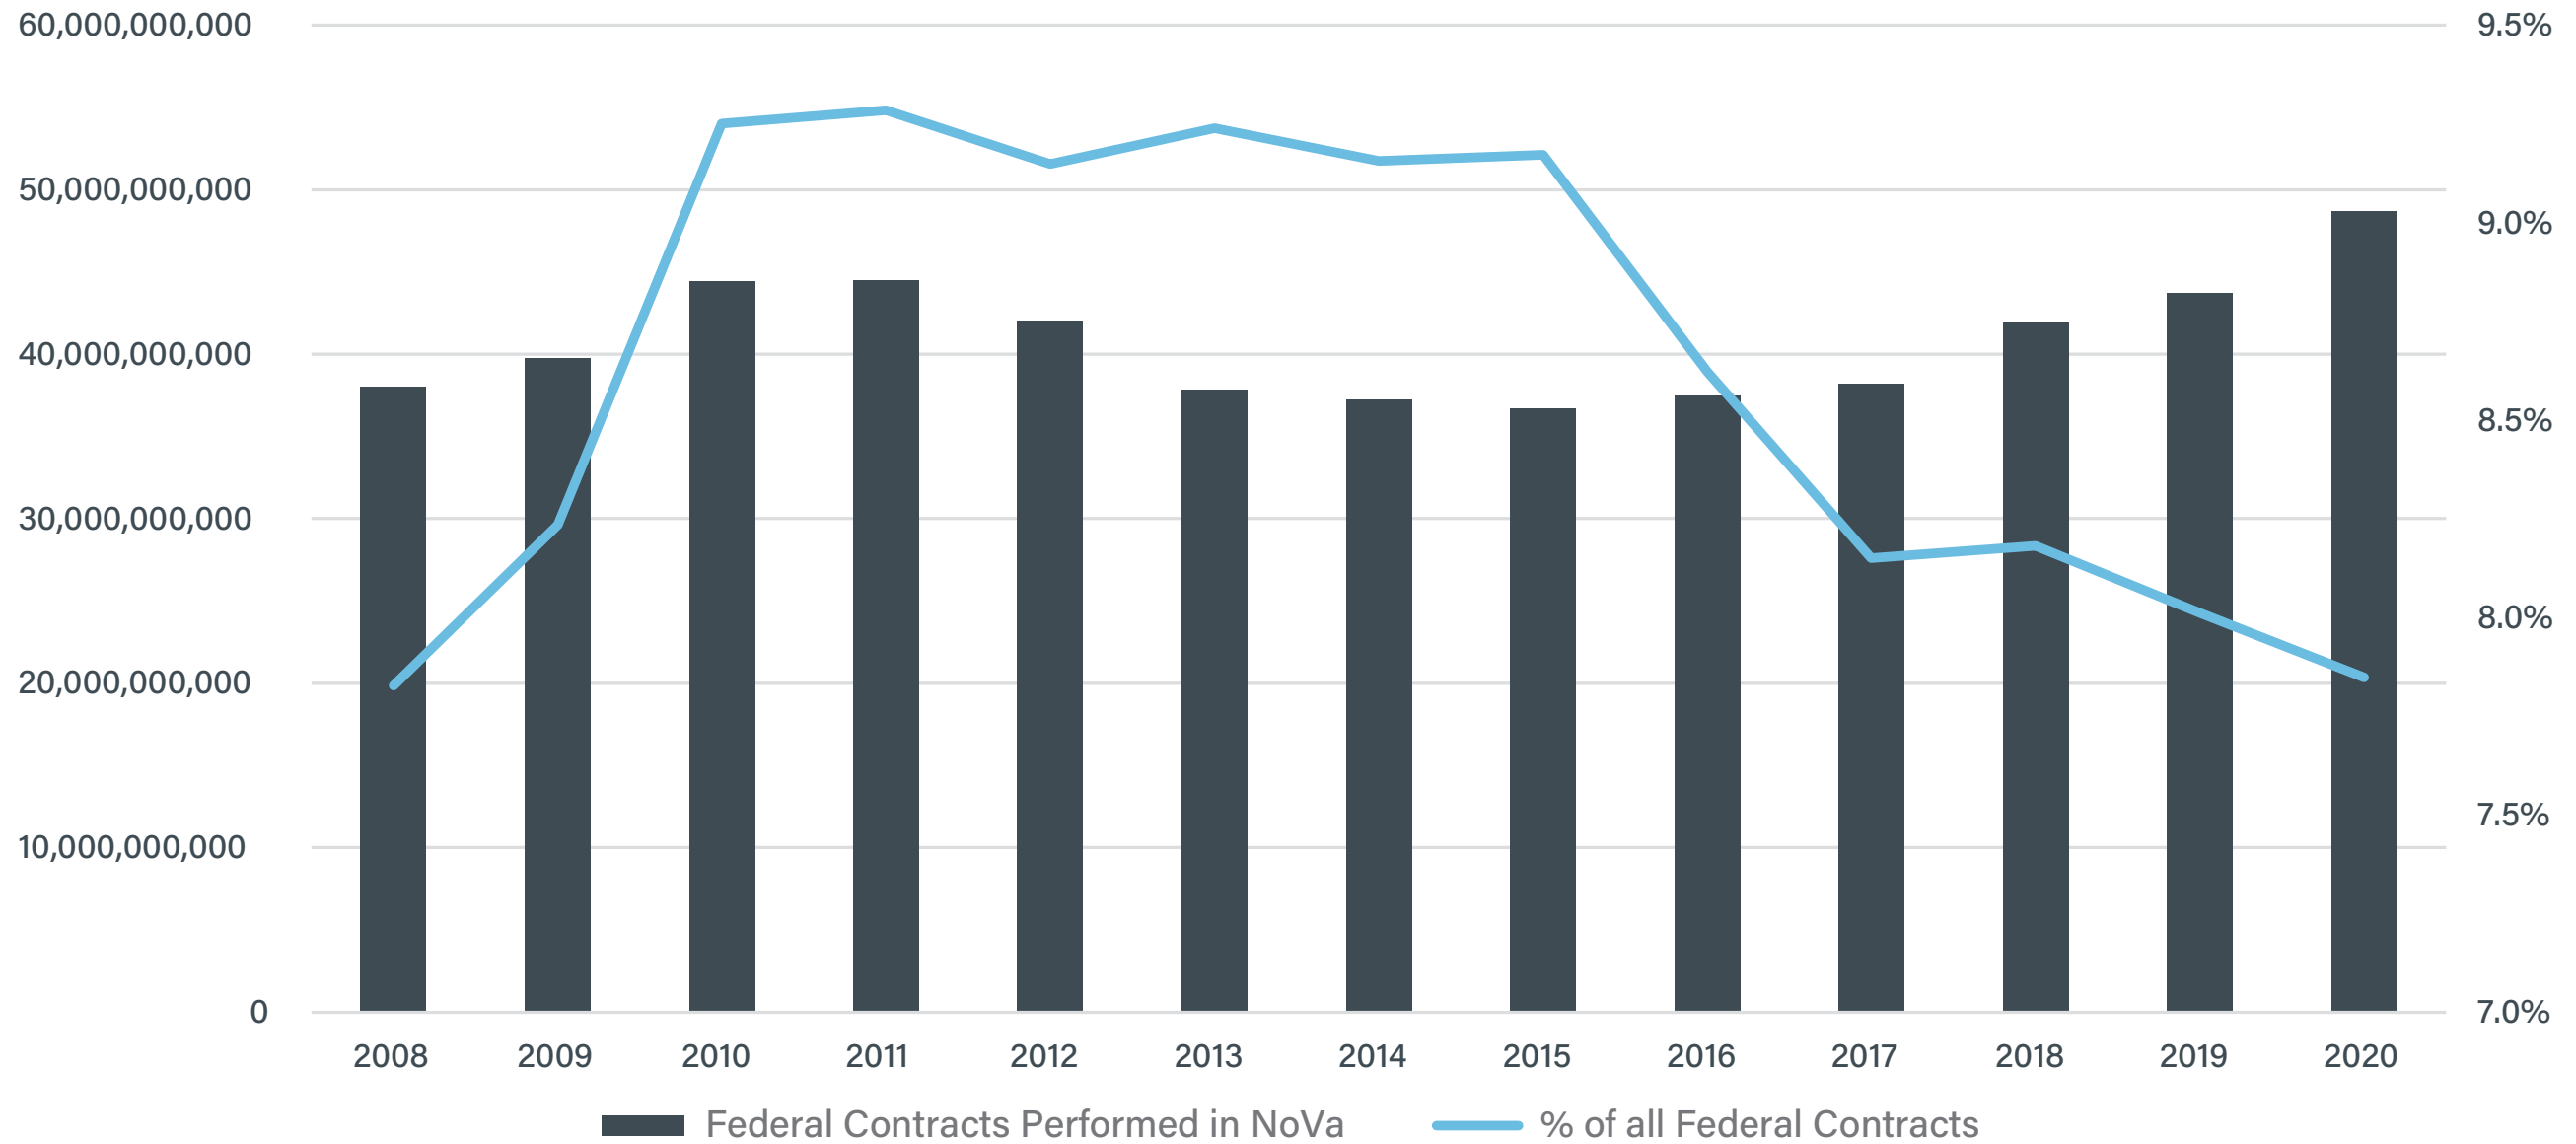

Higher Renewal Rates

Renewal Rate of Private Sector
Tenants over 10,000 SF

Small Tenant Inactivity

Leasing Activity(SF, 000s)

of transactions

Small Tenant Occupancy Changes

Increasing Concessions

**Comparing 2021 to 2019, including private-sector, direct leases.*

Government Spending: Federal Contracts

Government Spending: Cybersecurity Federal Contracting

A photograph of three men in business suits sitting at a table, engaged in a discussion. The man on the left is wearing glasses and has a beard, looking towards the man in the middle. The man in the middle is also wearing glasses and has a beard, looking down at a notebook he is writing in. The man on the right is looking towards the man in the middle. The image has a dark blue overlay.