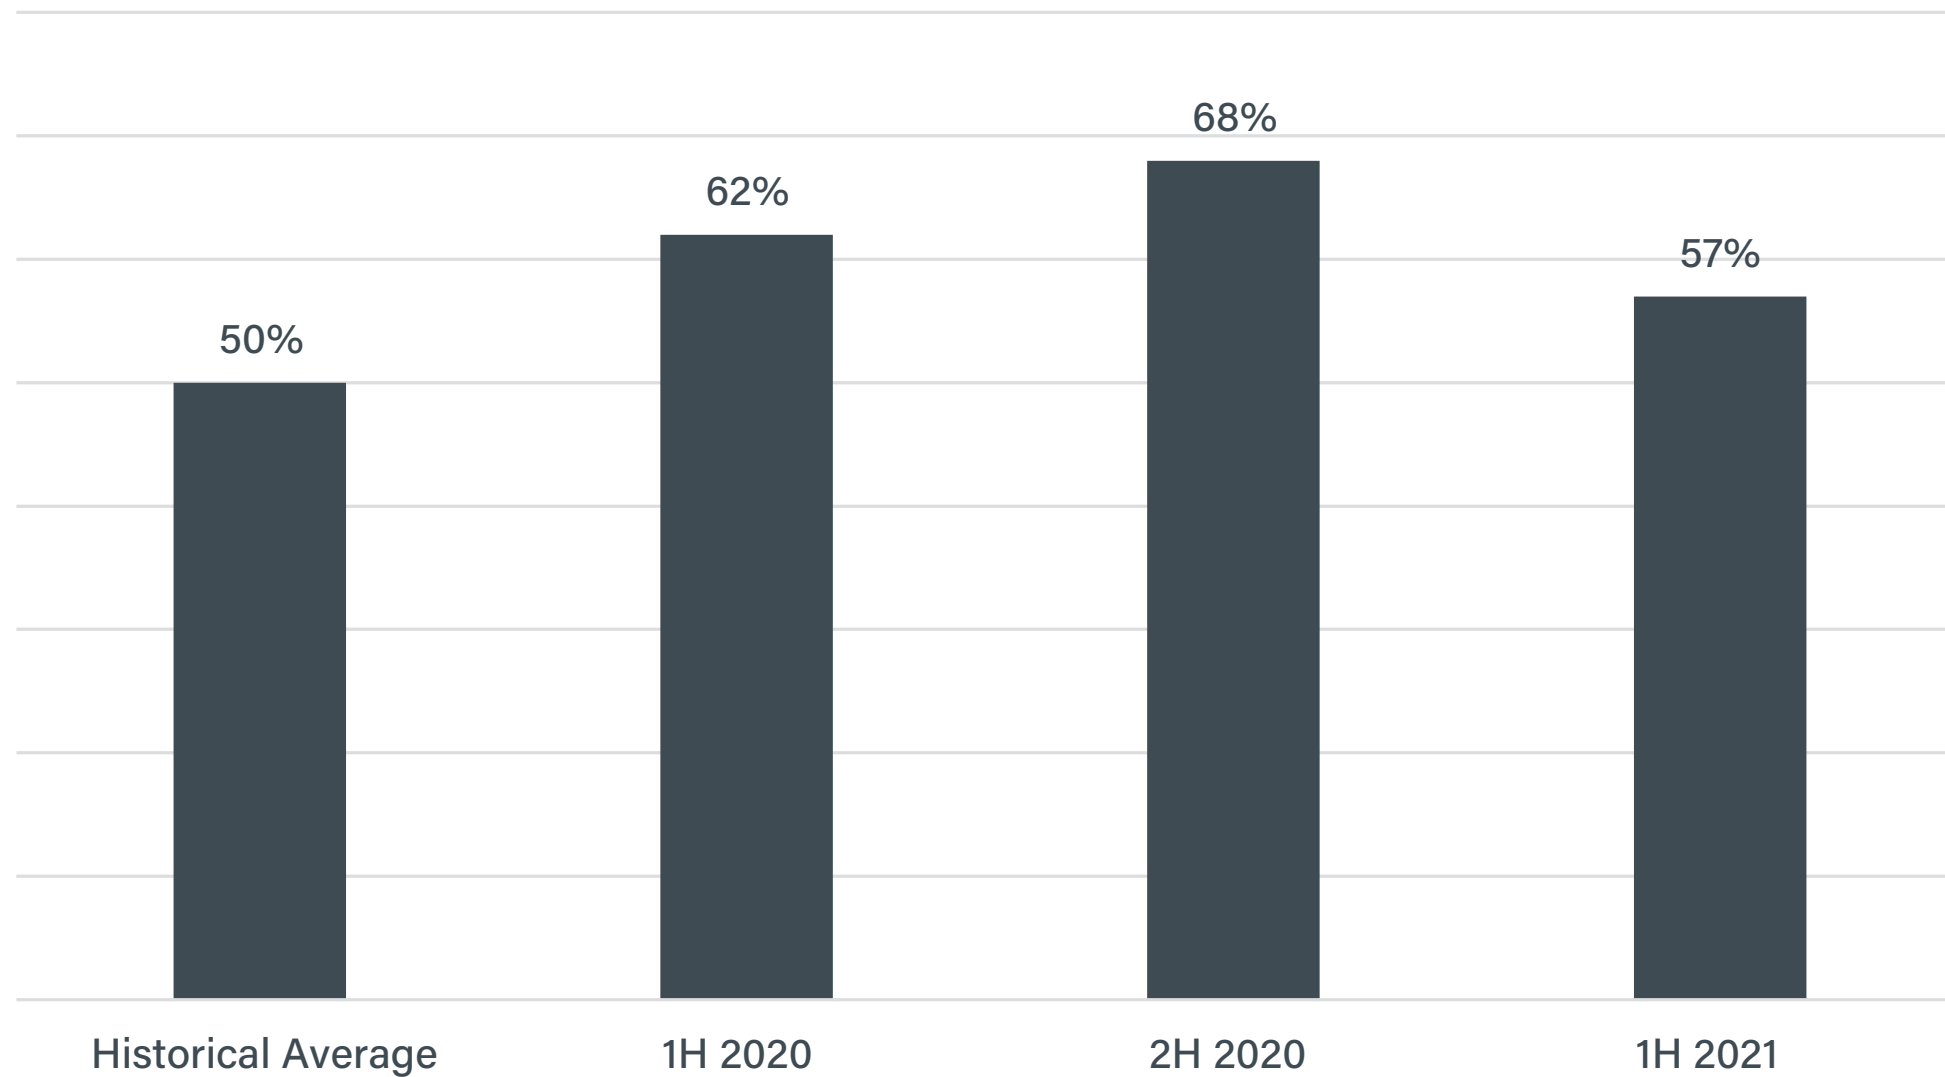

Higher Renewal Rates

Renewal Rate of Private Sector
Tenants over 10,000 SF