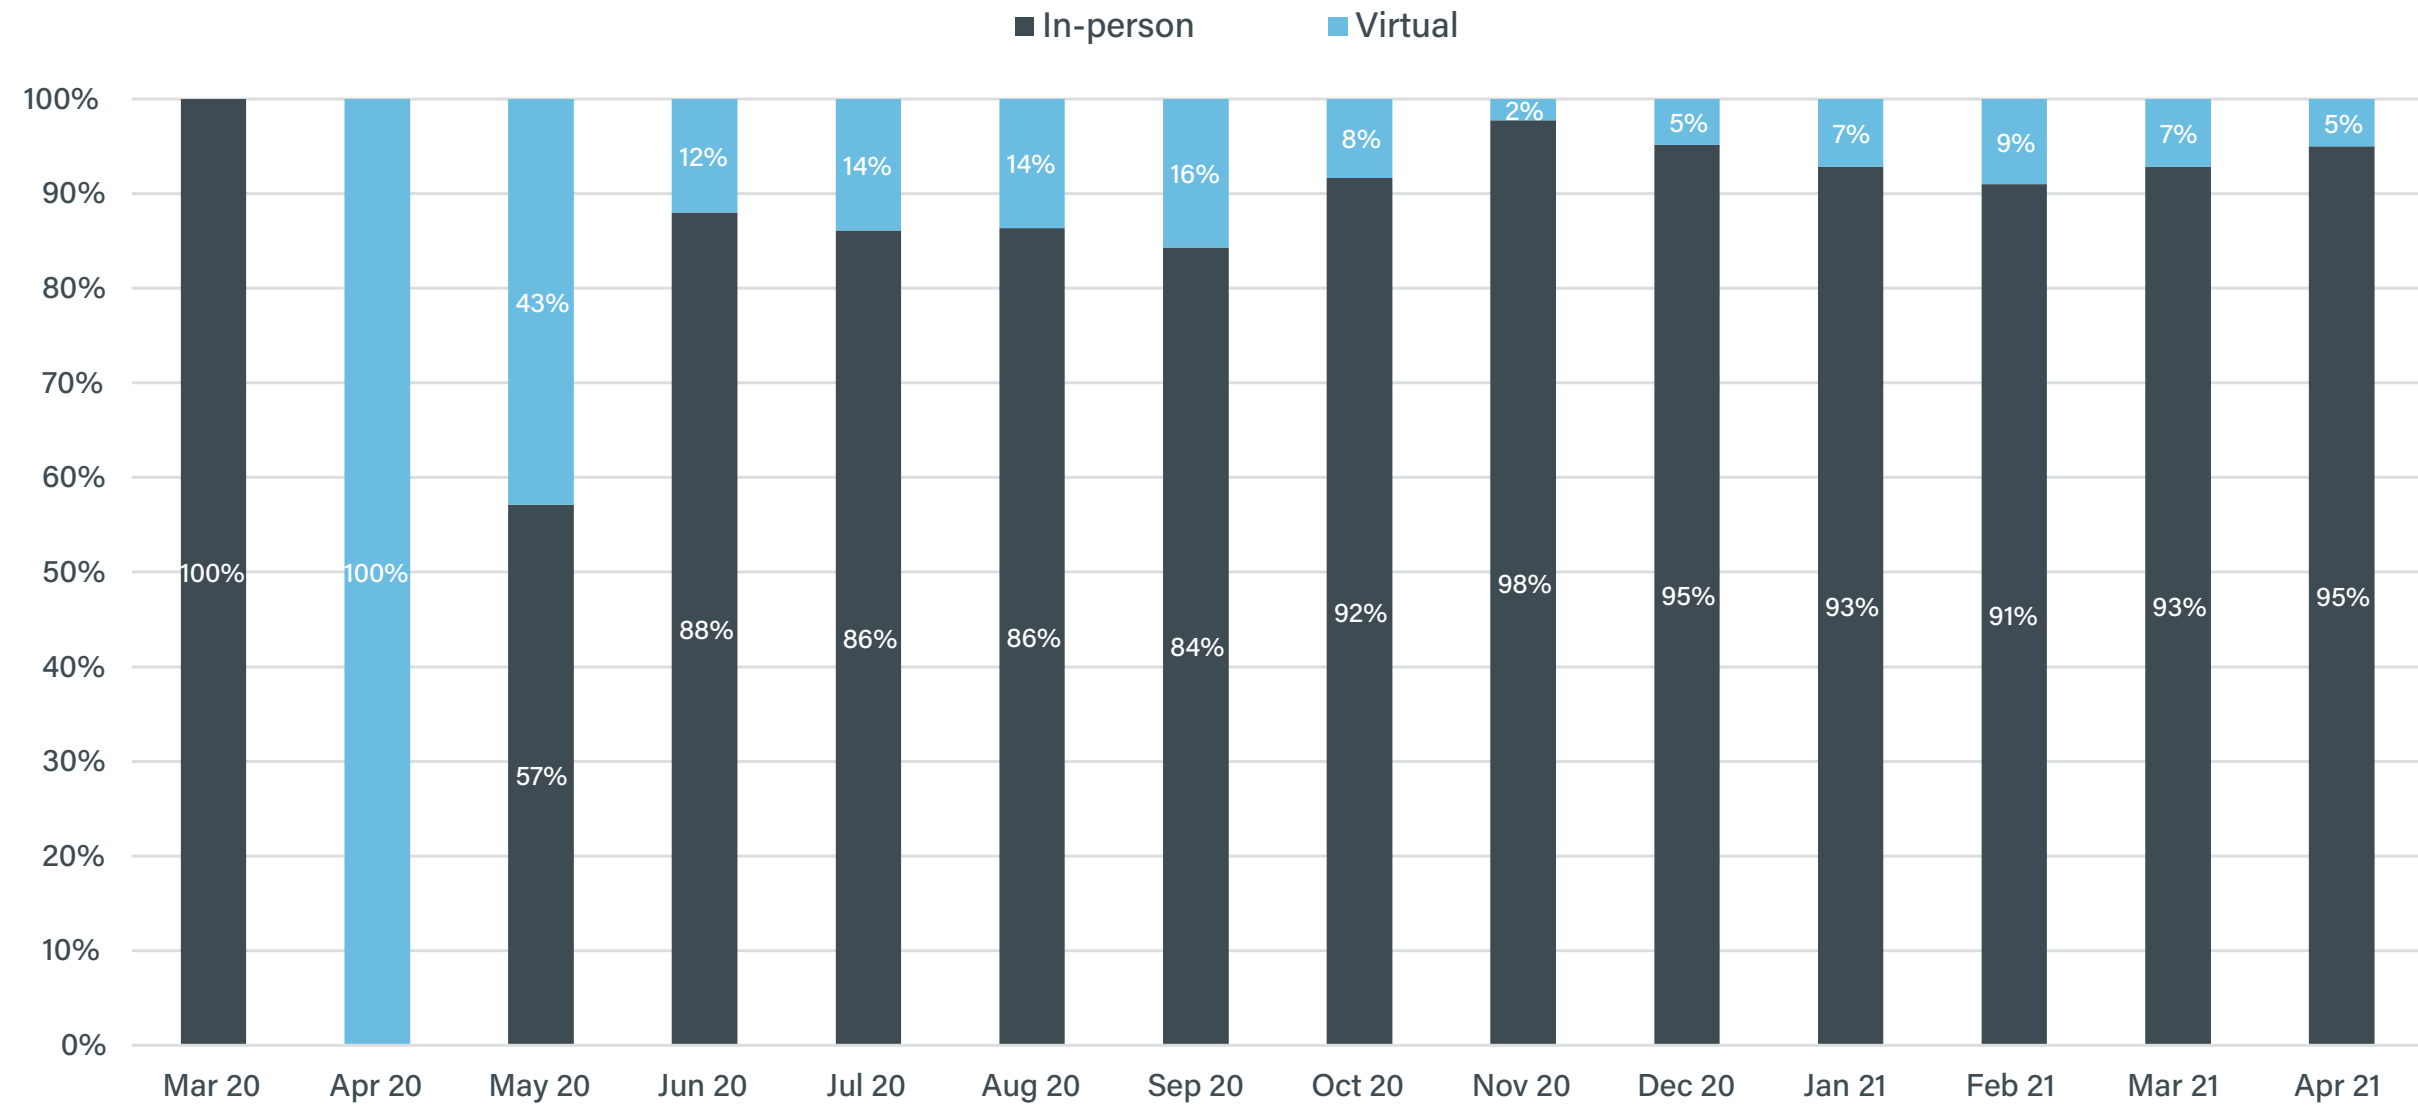

Virtual Tours