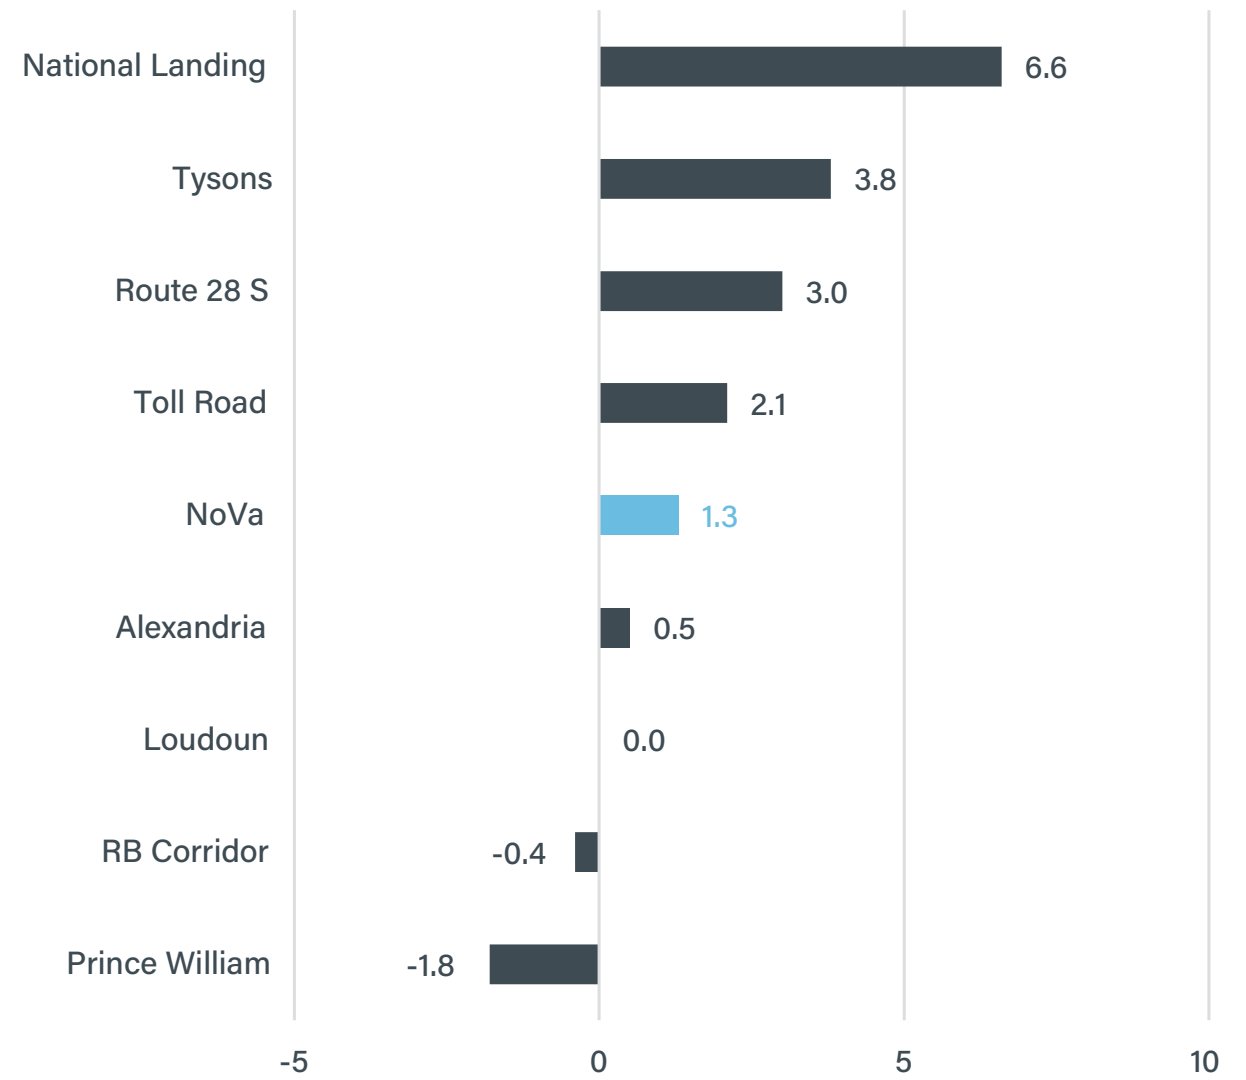

NAIOP

NOVA Mid-Year Market Forecast

A nighttime cityscape featuring a prominent transit station in the foreground with a sign that reads "Tysons Corner Sta". The station is illuminated and has a modern, angular design. In the background, several tall skyscrapers are visible, some with lights on. The sky is dark, and the overall scene is characterized by light trails from traffic, suggesting a busy urban environment.

Market Supply & Vacancy Trend

Historical Perspective

Vacancy

Pullback in Sublease Additions

Northern Virginia Monthly Sublease Additions

Tough Across the Board

Q2 2021 Vacancy by Submarket

Vacancy Increase Since End of 2019 (by Percentage Points)

**Market Demand
& Concessions**

Pent-Up Demand Leading to Drastic Uptick in Touring Activity

Northern Virginia Office Touring Activity
(100%=Pre-Pandemic Monthly Average)

Virtual Tours

Private Sector Leasing Bounces Back