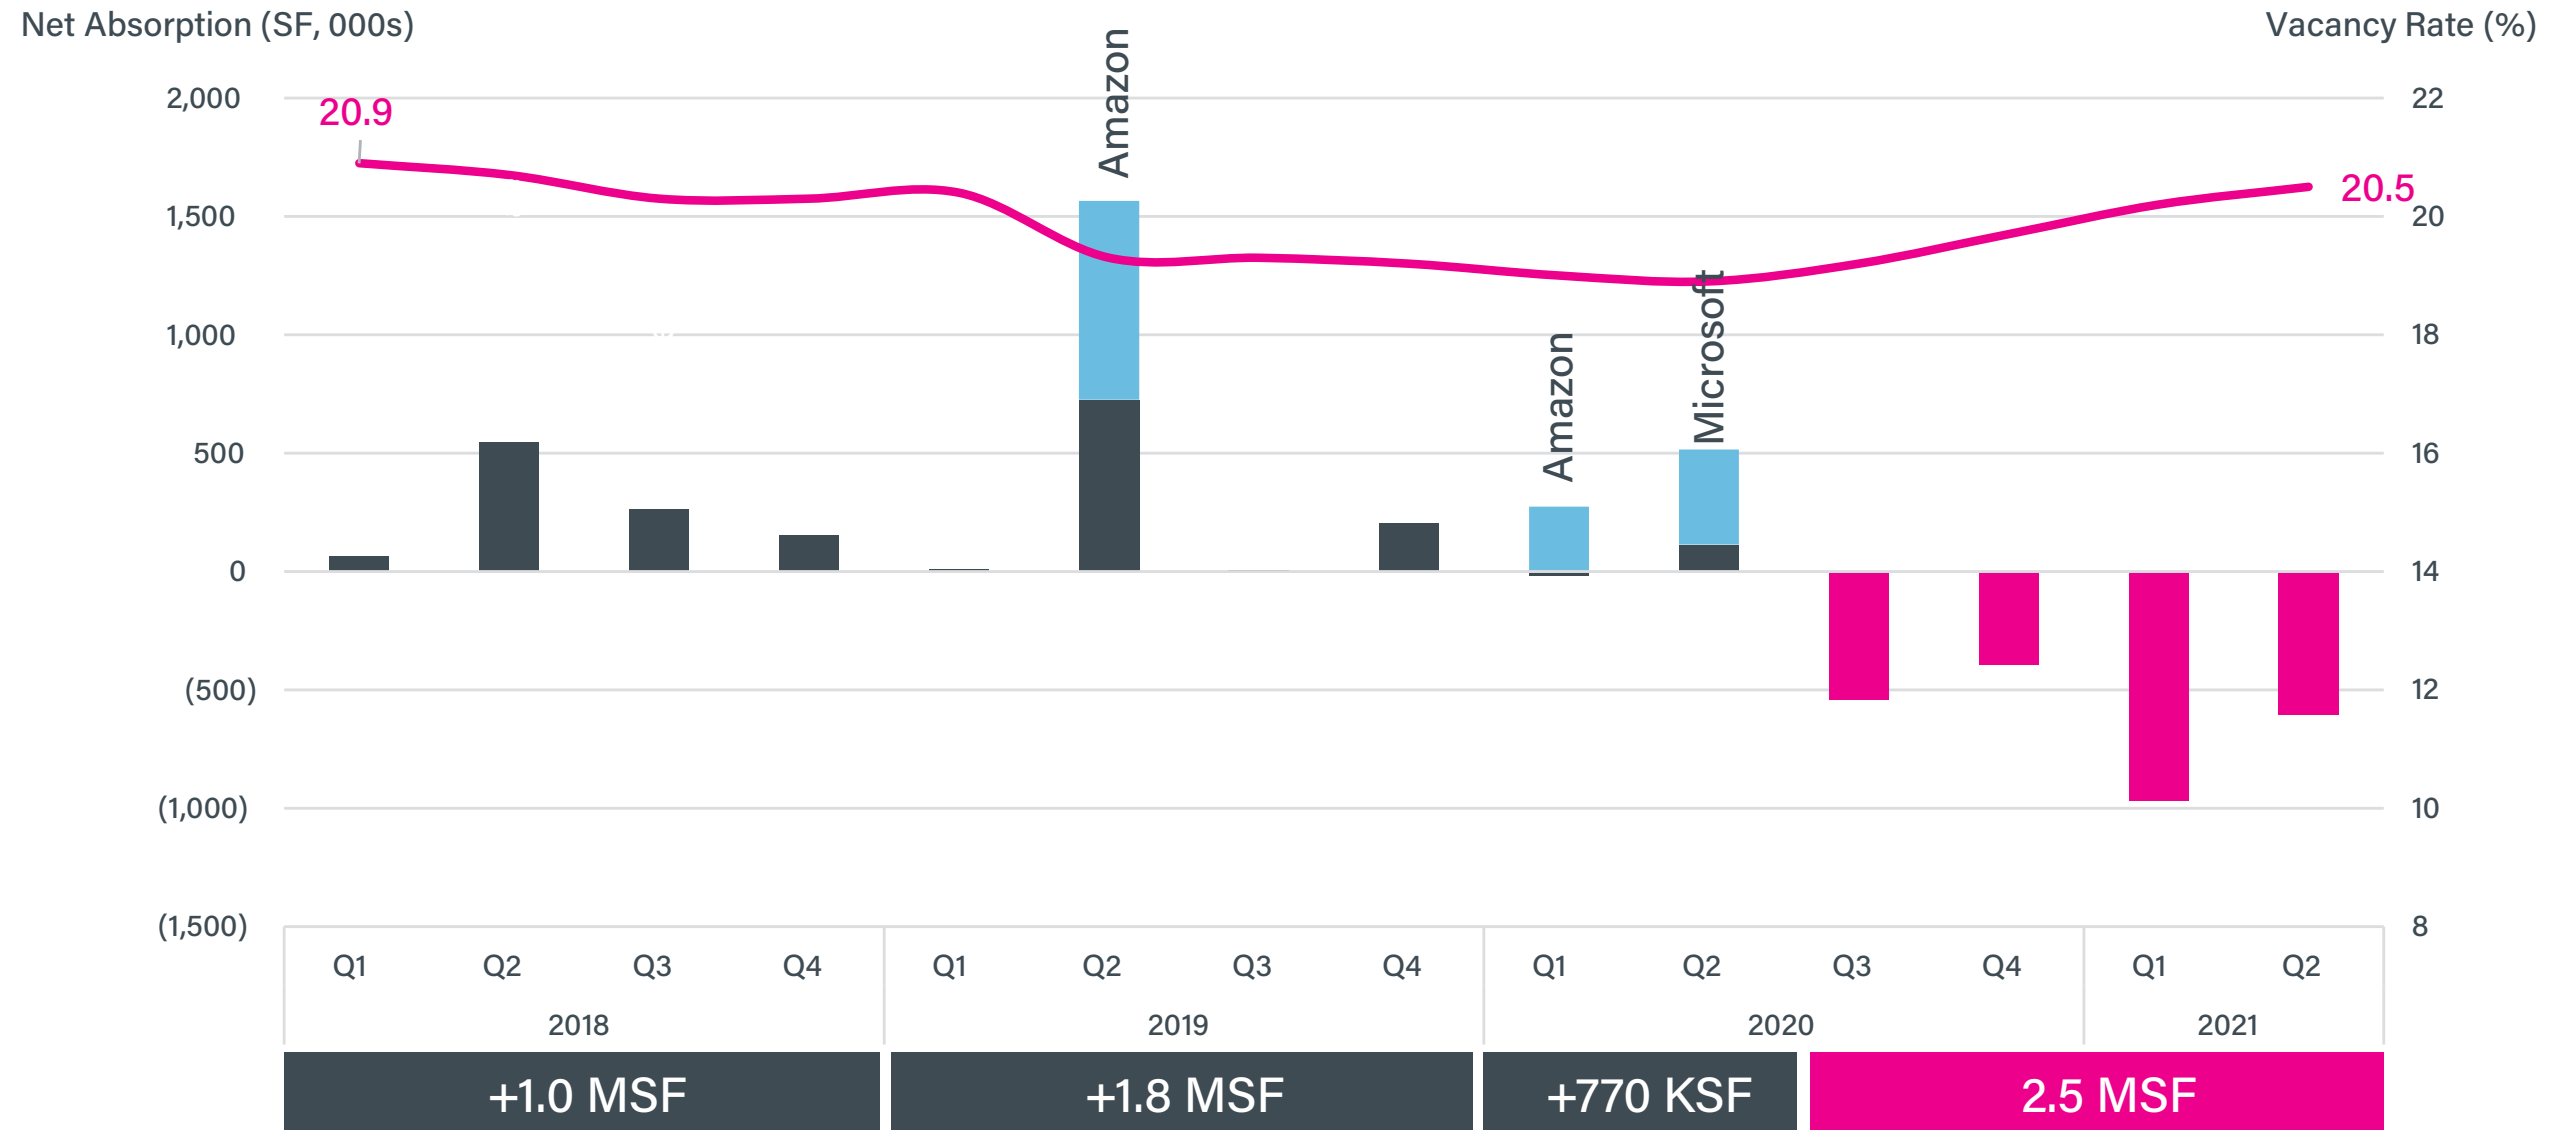

NAIOP

NOVA Mid-Year Market Forecast

A nighttime cityscape featuring a prominent transit station in the foreground with a sign that reads "Tysons Corner Sta". The station is illuminated and has a modern, angular design. In the background, several tall skyscrapers are visible, some with lights on. The sky is dark, and the overall scene is characterized by light trails from traffic, suggesting a busy urban environment.

Market Supply & Vacancy Trend

Historical Perspective

Vacancy

Pullback in Sublease Additions

Northern Virginia Monthly Sublease Additions

Tough Across the Board

Q2 2021 Vacancy by Submarket

Vacancy Increase Since End of 2019 (by Percentage Points)