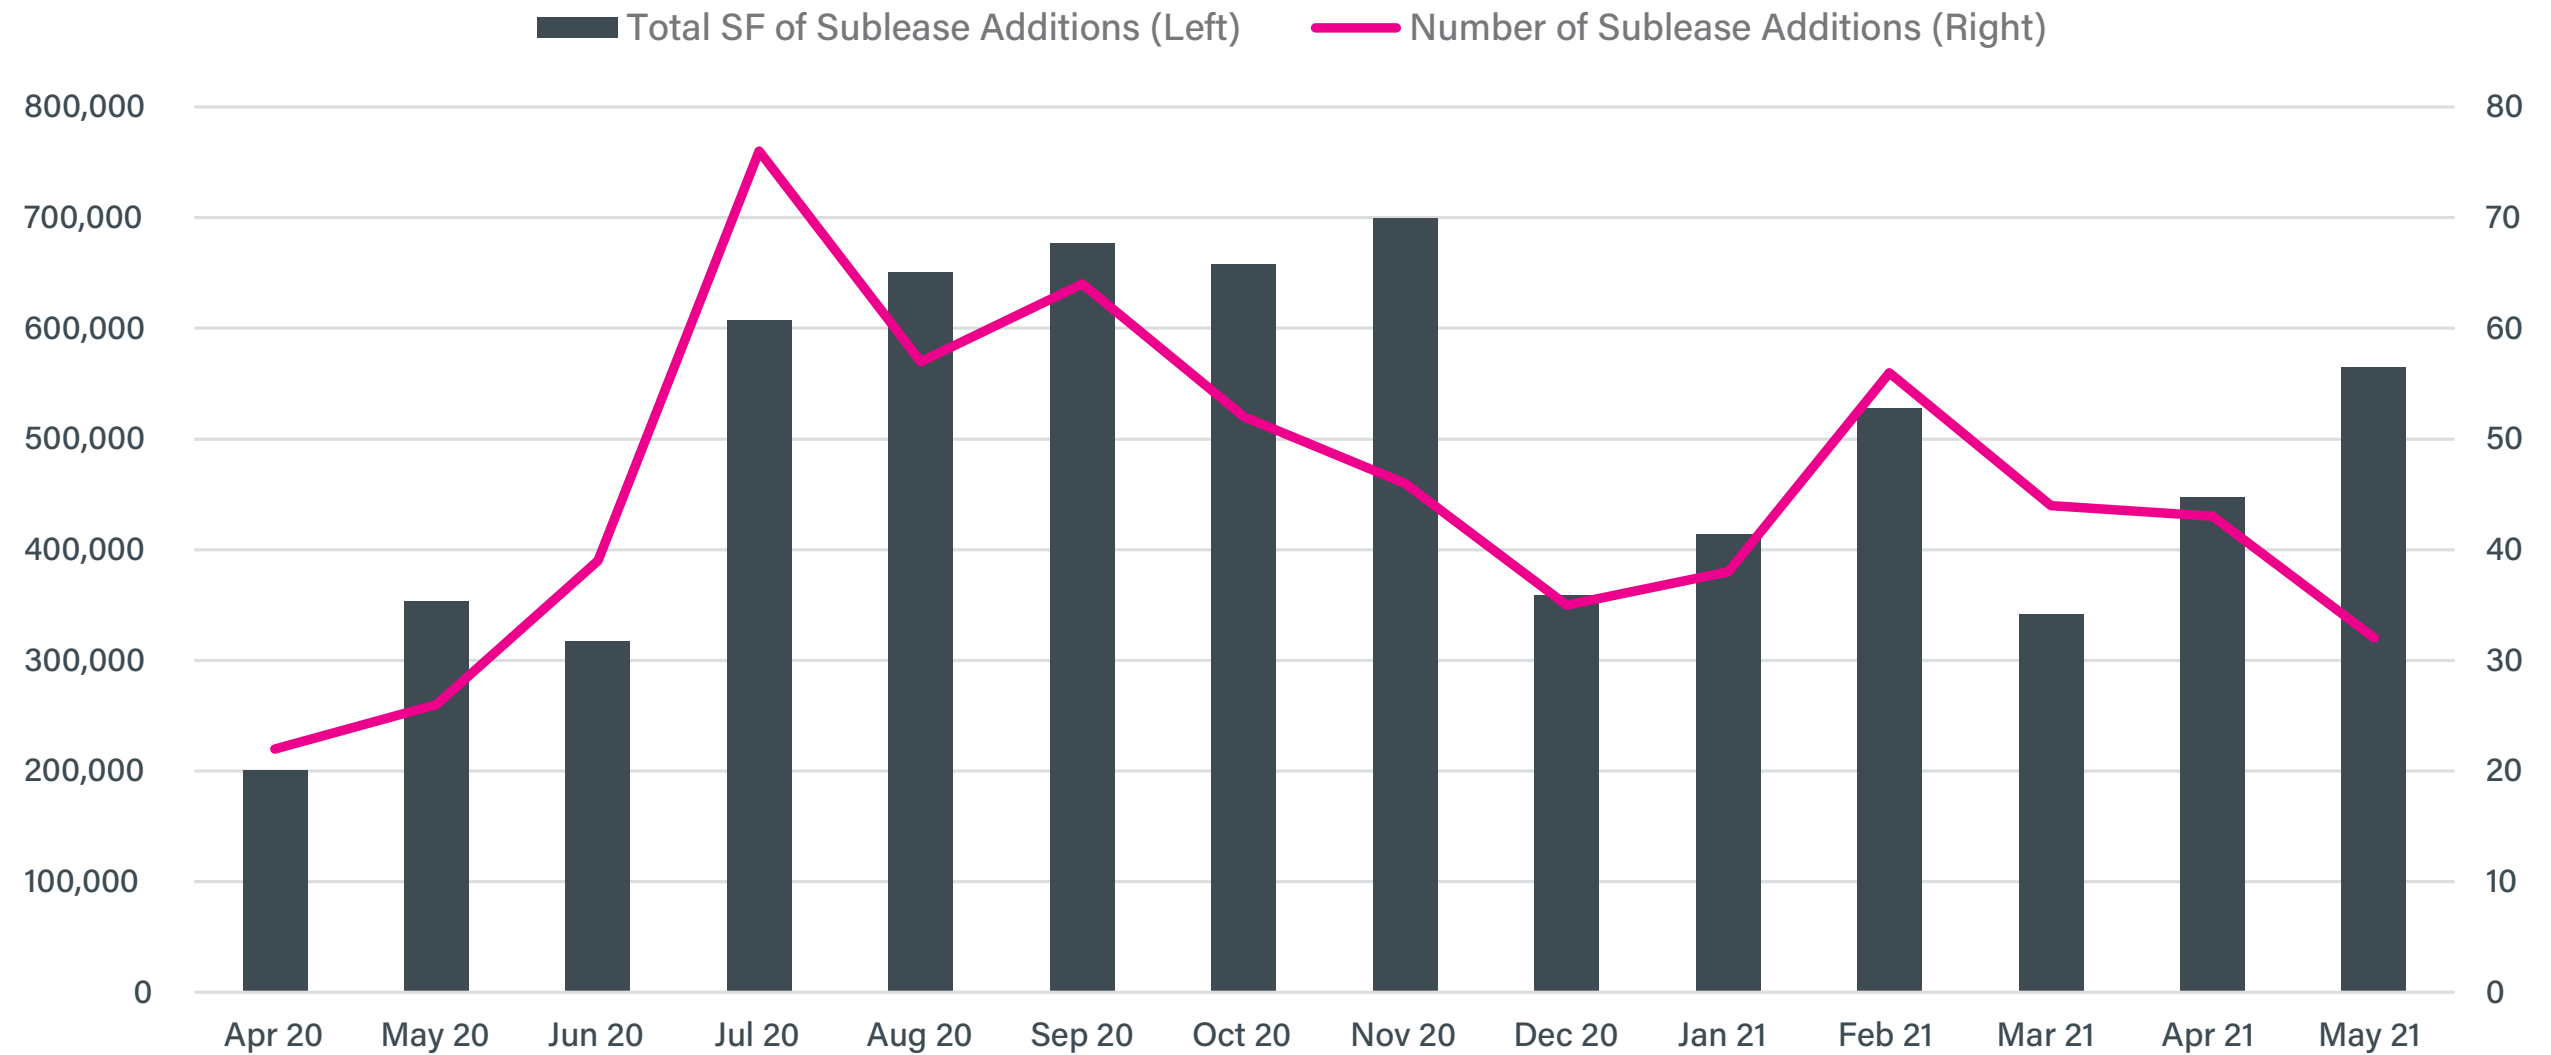

Market Supply & Vacancy Trend

Historical Perspective

Vacancy

Pullback in Sublease Additions

Northern Virginia Monthly Sublease Additions

Tough Across the Board

Q2 2021 Vacancy by Submarket

Vacancy Increase Since End of 2019 (by Percentage Points)