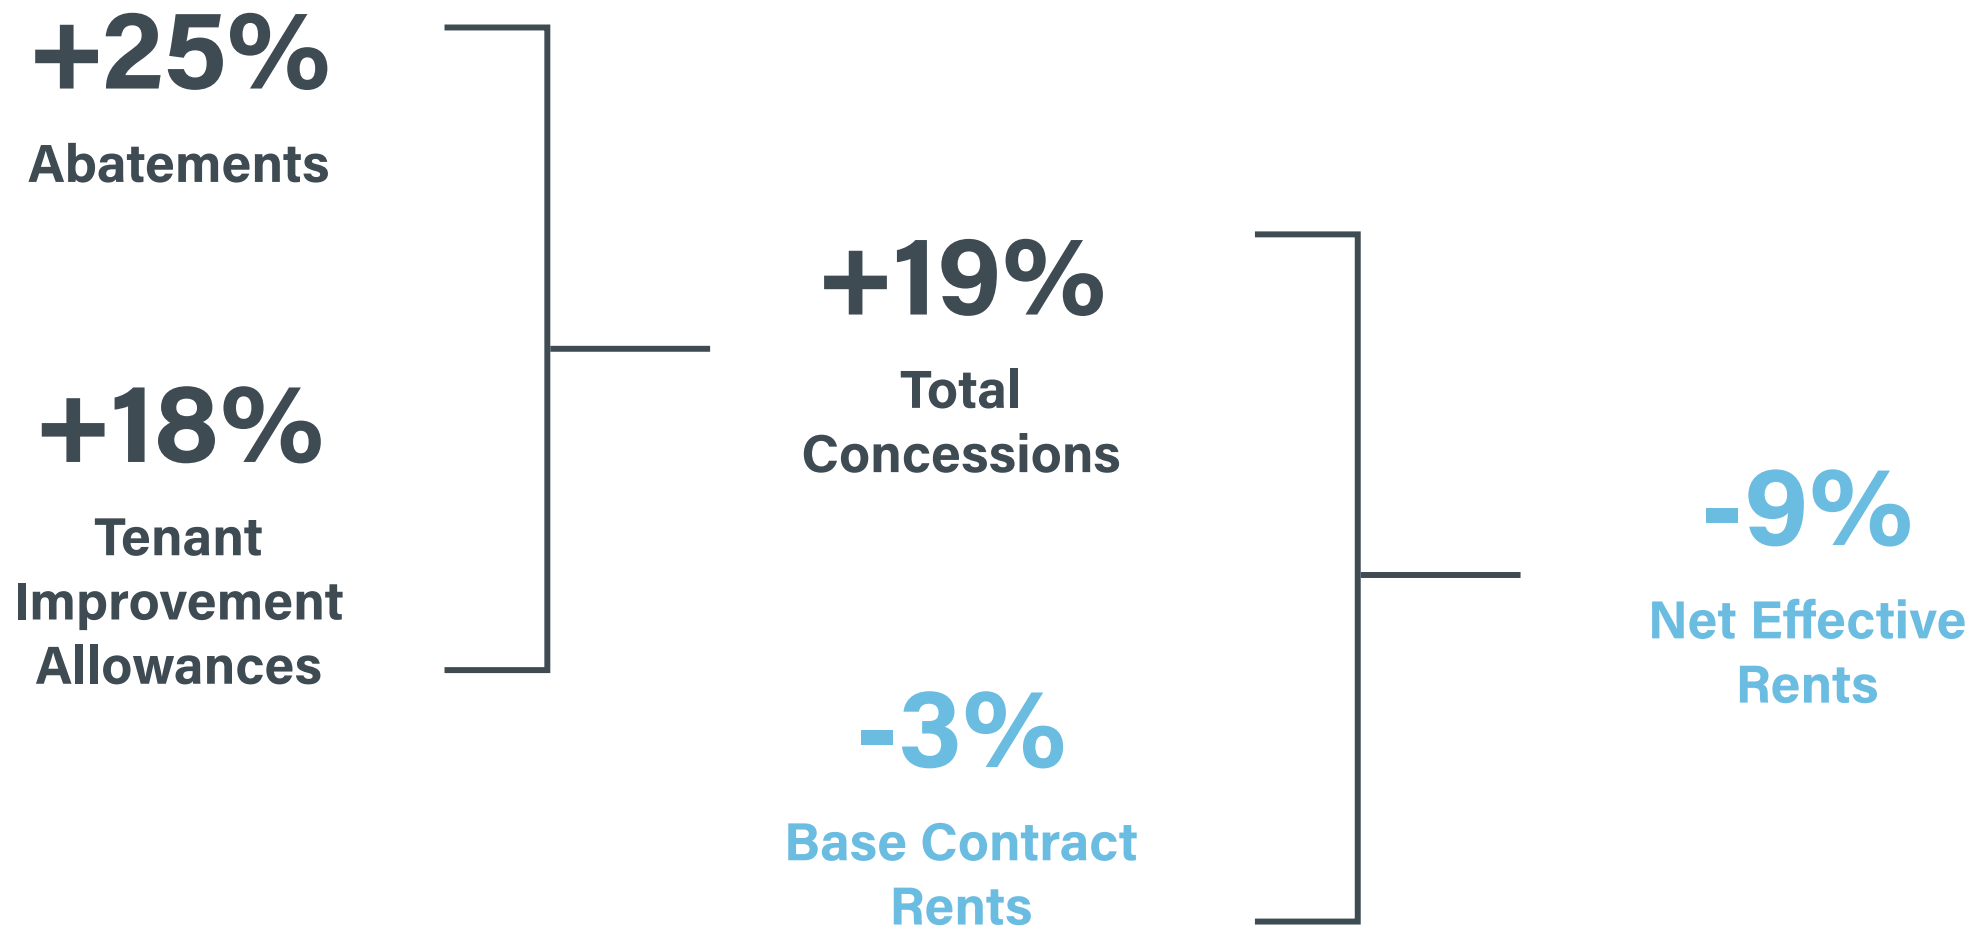

Higher Renewal Rates

Renewal Rate of Private Sector
Tenants over 10,000 SF

Small Tenant Inactivity

Leasing Activity(SF, 000s)

of transactions

Small Tenant Occupancy Changes

Increasing Concessions

**Comparing 2021 to 2019, including private-sector, direct leases.*

Government Spending: Federal Contracts

Government Spending: Cybersecurity Federal Contracting

A photograph of three men in business suits sitting at a table, engaged in a discussion. The man on the left is wearing glasses and has a beard, looking towards the man in the middle. The man in the middle is also wearing glasses and has a beard, looking down at a notebook he is writing in. The man on the right is looking towards the man in the middle. The image has a dark blue overlay.